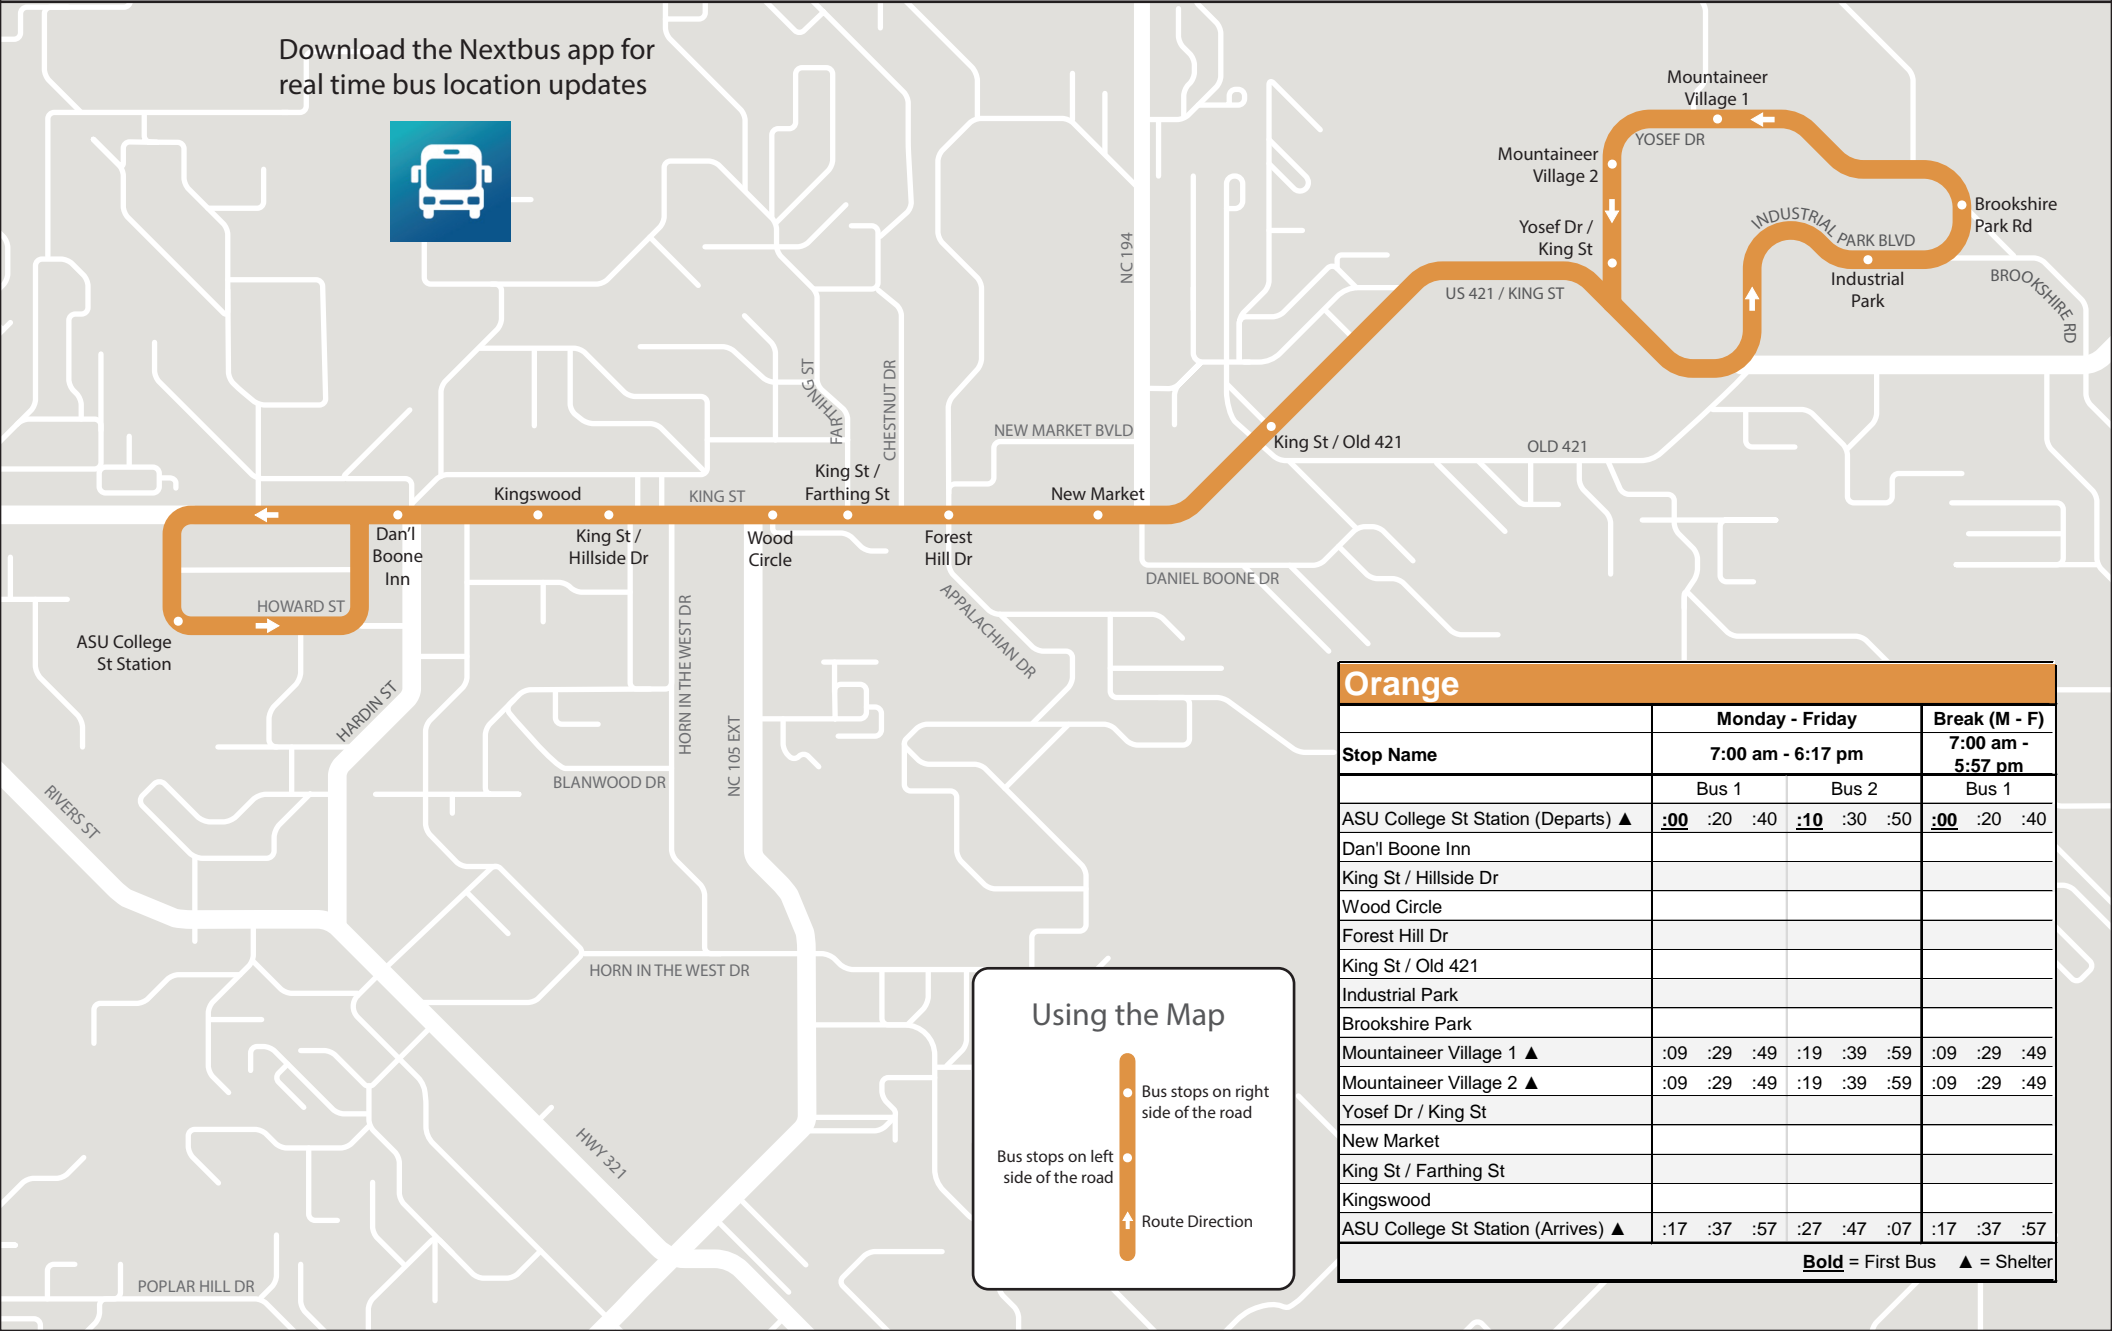

# ASU College St Station - East King St - Industrial Park Blvd - Mountaineer Village

Download the Nextbus app for real time bus location updates

**Using the Map**

- Bus stops on right side of the road
- Bus stops on left side of the road
- Route Direction

<b>Orange</b>				
<b>Stop Name</b>	<b>Monday - Friday</b>			<b>Break (M - F)</b>
	<b>7:00 am - 6:17 pm</b>			<b>7:00 am - 5:57 pm</b>
	Bus 1	Bus 2	Bus 1	
ASU College St Station (Departs) ▲	<b>:00</b> :20 :40	<b>:10</b> :30 :50	<b>:00</b> :20 :40	
Dan'l Boone Inn				
King St / Hillside Dr				
Wood Circle				
Forest Hill Dr				
King St / Old 421				
Industrial Park				
Brookshire Park				
Mountaineer Village 1 ▲	:09 :29 :49	:19 :39 :59	:09 :29 :49	
Mountaineer Village 2 ▲	:09 :29 :49	:19 :39 :59	:09 :29 :49	
Yosef Dr / King St				
New Market				
King St / Farthing St				
Kingswood				
ASU College St Station (Arrives) ▲	:17 :37 :57	:27 :47 :07	:17 :37 :57	

**Bold** = First Bus    ▲ = Shelter