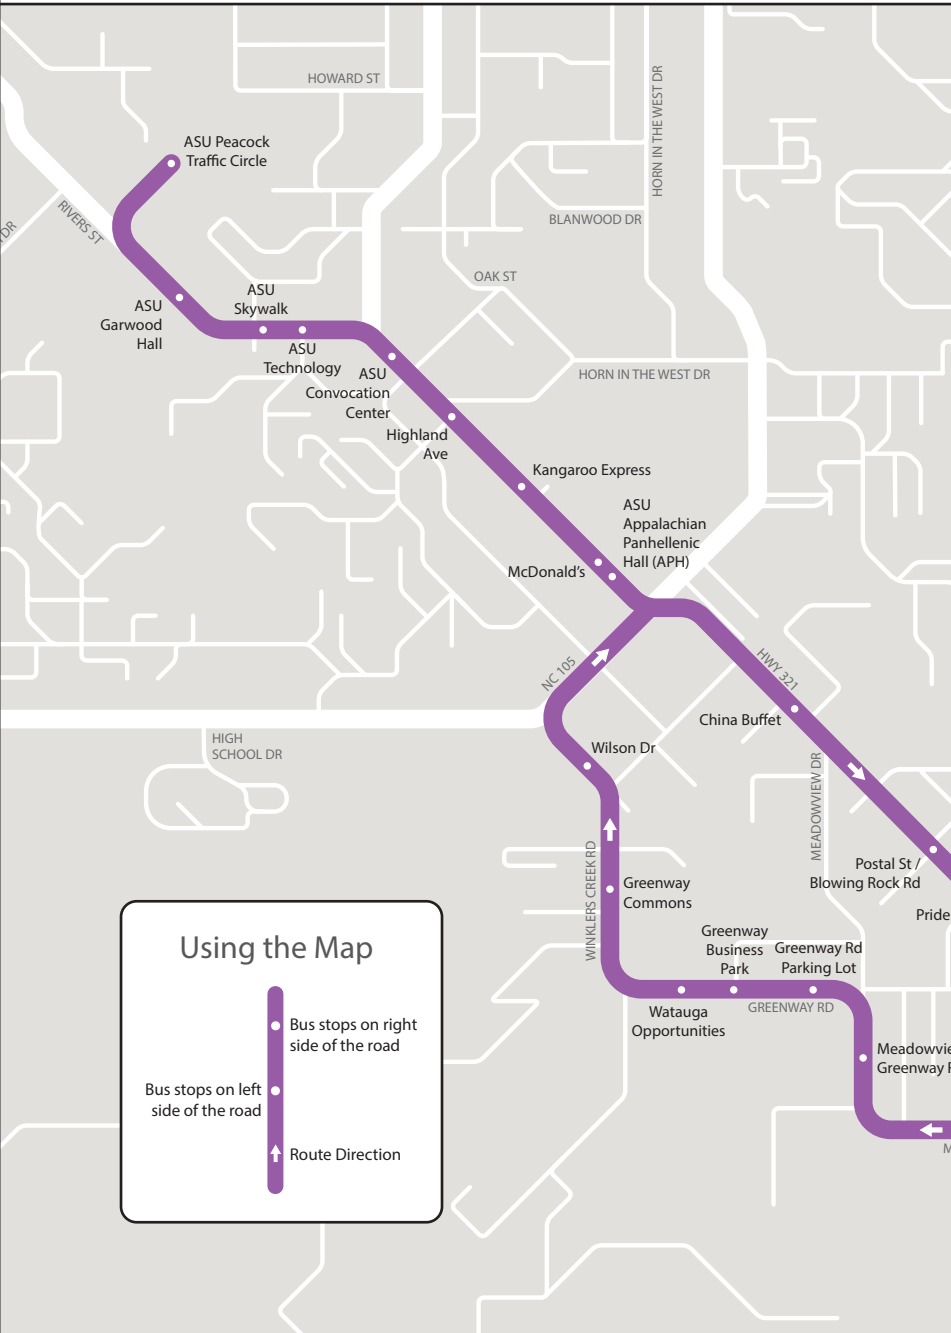

ASU Peacock Traffic Circle - Rivers St - Hwy 321 - Meadowview Dr - Greenway Rd - Winkler's Creek Rd

Purple							
Stop Name	Monday - Friday						Break (M - F)
	7:00 am - 3:14 pm			3:15 pm - 6:01 pm		6:02 pm - 10:01 pm	7:00 am - 7:36 pm
	Bus 1	Bus 2	Bus 3	Bus 1	Bus 2	Bus 1	Bus 1
ASU Peacock Traffic Circle (Departs) ▲	:45 :15	:35 :05	:25 :55	:20 :50	:05 :35	:20 :50	:55 :25
ASU Garwood Hall ▲							
ASU Technology ▲							
ASU Convocation Center ▲							
Highland Ave							
McDonald's							
China Buffet	:20	:10	:00				:00
Postal St / Blowing Rock Rd							
Pride Dr	:52 :22	:42 :12	:32 :02	:27 :57	:12 :42	:27 :57	:02 :32
Meadowview Dr / US 321							
Village At Meadowview (Arrives) ▲	:56 :26	:46 :16	:36 :06	:31 :01	:16 :46	:31 :01	:06 :36
Village At Meadowview (Departs) ▲	:57 :27	:47 :17	:37 :07	:32 :02	:17 :47	:32 :02	:07 :37
Meadowview Dr / Madison Ave							
Meadowview Dr / Greenway Rd							
Greenway Rd Parking Lot							
Greenway Business Park							
Greenway Commons ▲							
Wilson Dr							
ASU Appalachian Panhellenic Hall (APH) ▲	:06 :36	:56 :26	:46 :16	:41 :11	:26 :56	:41 :11	:16 :46
Kangaroo Express							
ASU Skywalk ▲							
ASU Peacock Traffic Circle (Arrives)	:10 :40	:00 :30	:50 :20	:45 :15	:30 :00	:45 :15	:20 :50

*Purple Bus 3 ends service at 3:14pm.
Bold = First Bus ▲ = Shelter

Using the Map

- Bus stops on right side of the road
- Bus stops on left side of the road
- ↑ Route Direction

Download the Nextbus app for real time bus location updates