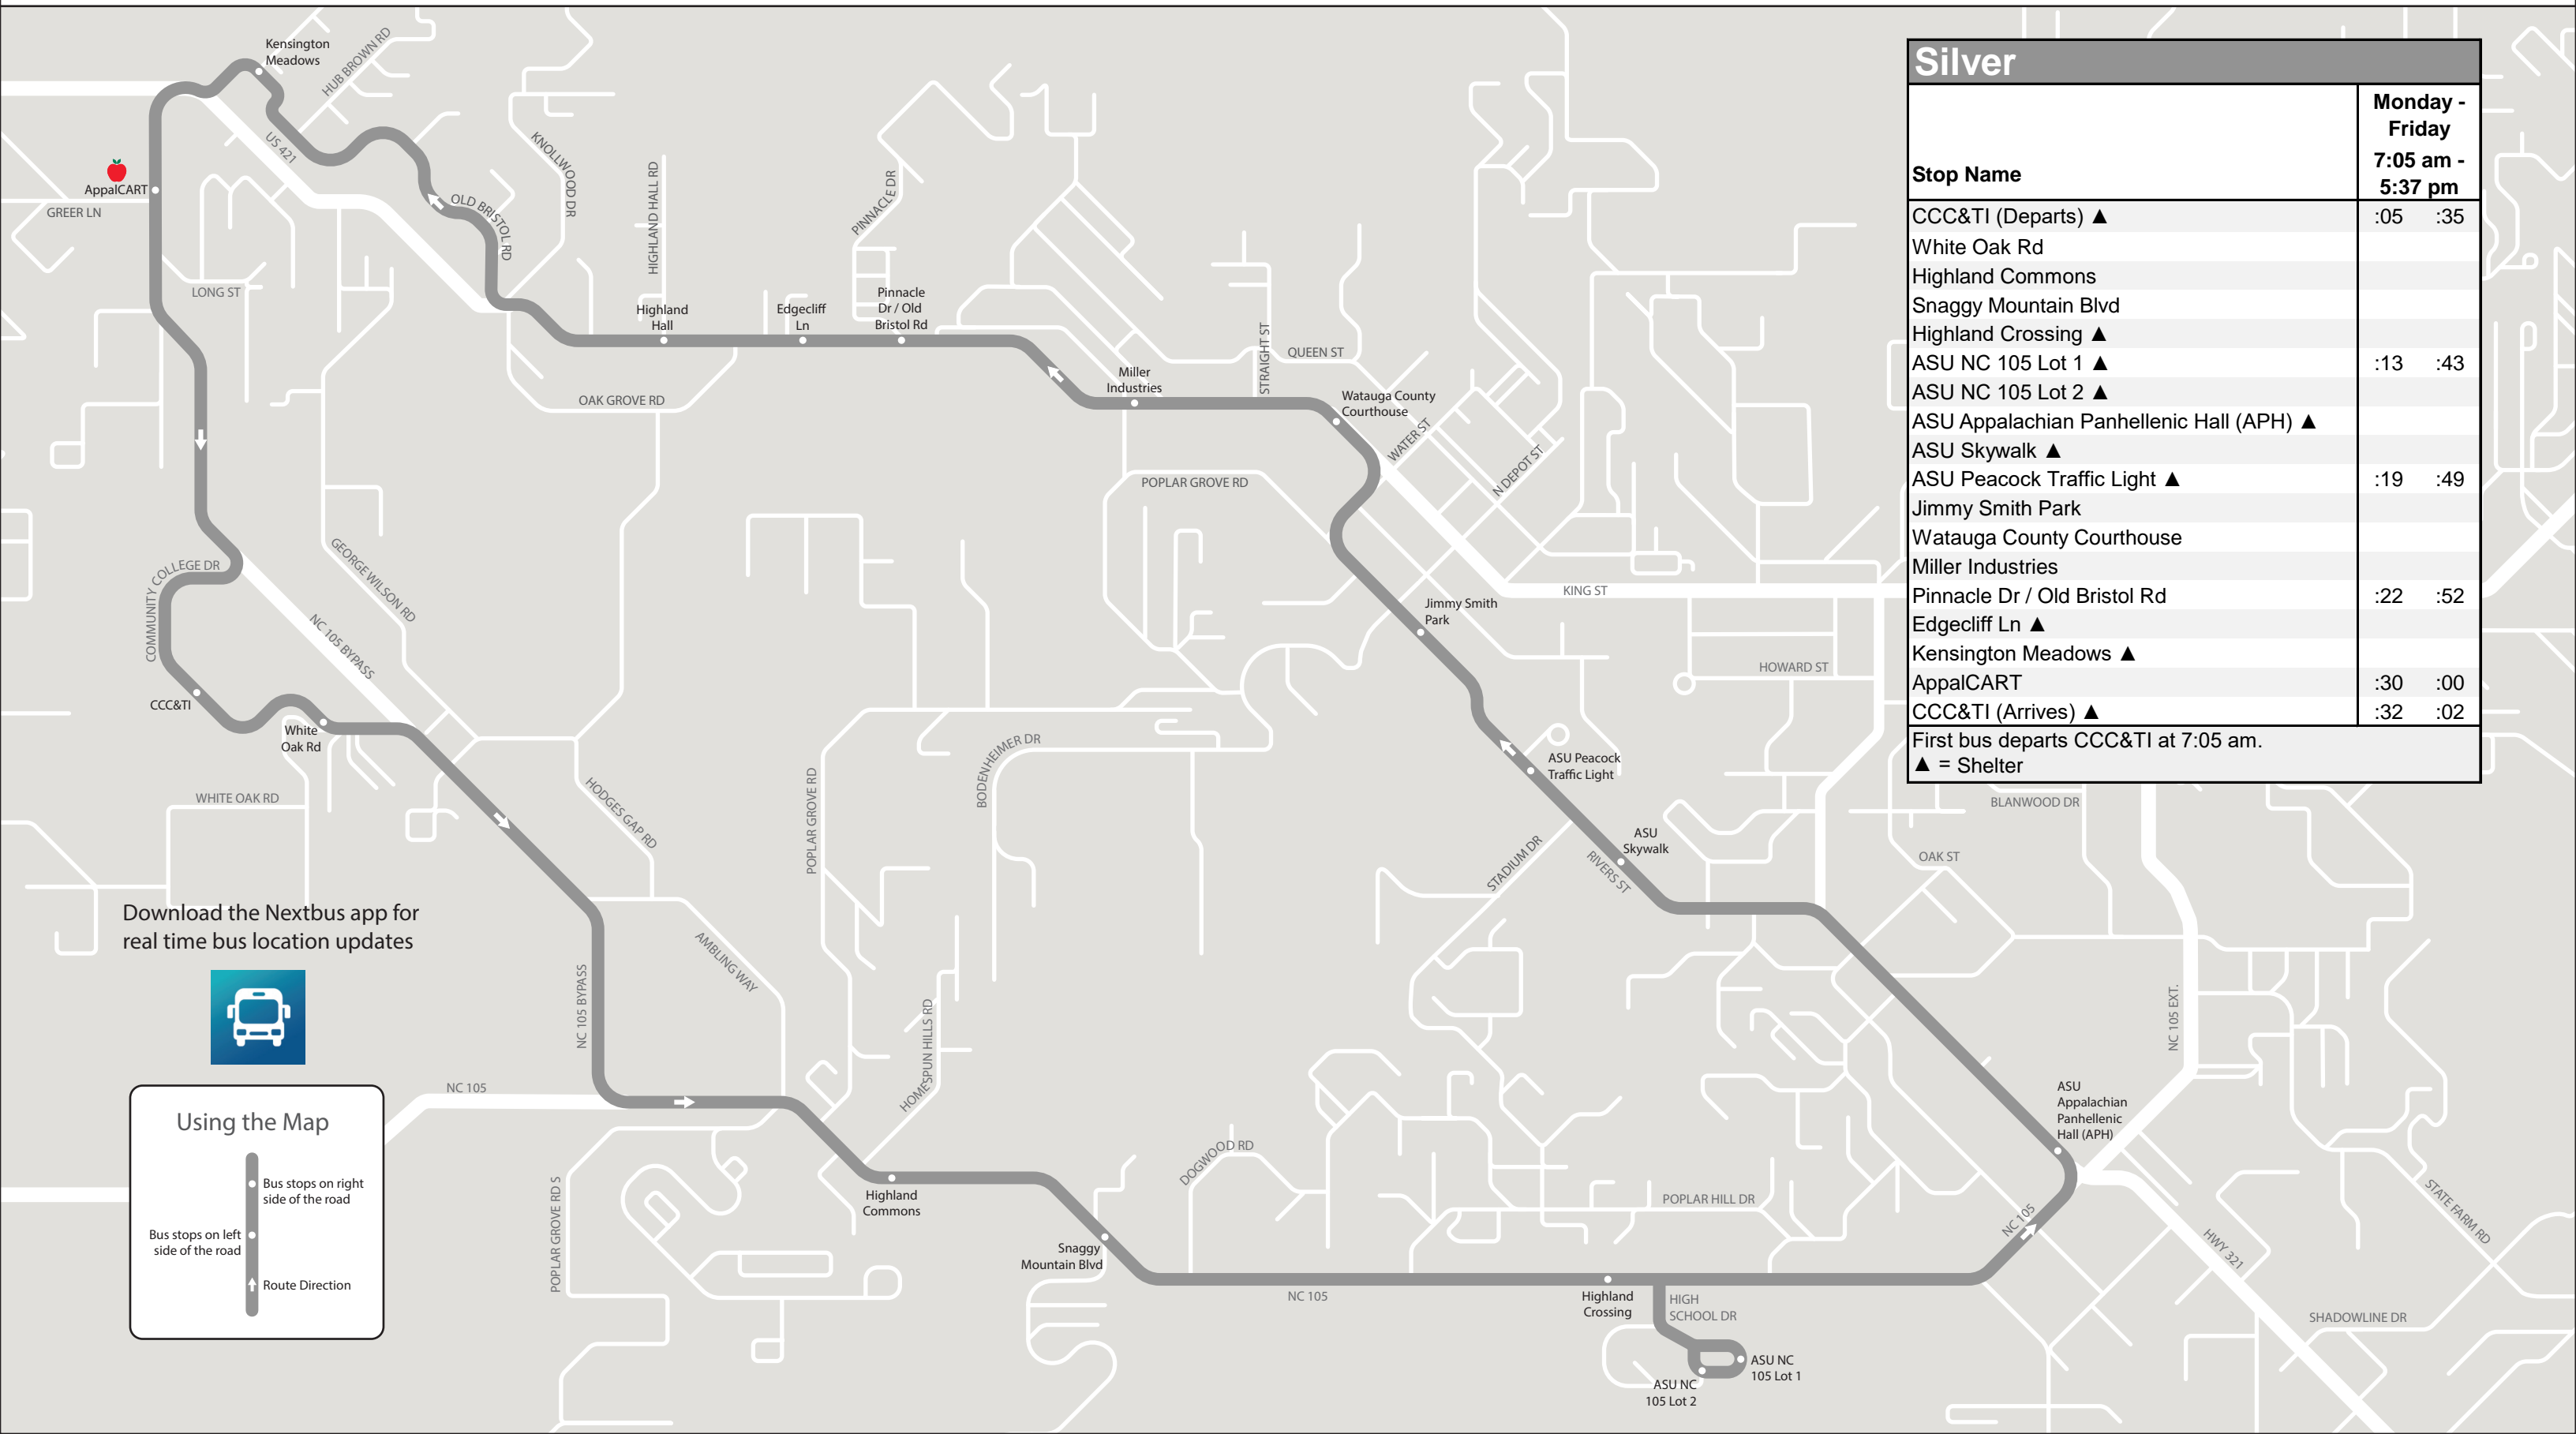

Silver Route

King St - Rivers St - NC 105 - NC 105 Bypass

Silver	
Stop Name	Monday - Friday 7:05 am - 5:37 pm
CCC&TI (Departs) ▲	:05 :35
White Oak Rd	
Highland Commons	
Snaggy Mountain Blvd	
Highland Crossing ▲	
ASU NC 105 Lot 1 ▲	:13 :43
ASU NC 105 Lot 2 ▲	
ASU Appalachian Panhellenic Hall (APH) ▲	
ASU Skywalk ▲	
ASU Peacock Traffic Light ▲	:19 :49
Jimmy Smith Park	
Watauga County Courthouse	
Miller Industries	
Pinnacle Dr / Old Bristol Rd	:22 :52
Edgecliff Ln ▲	
Kensington Meadows ▲	
AppalCART	:30 :00
CCC&TI (Arrives) ▲	:32 :02

First bus departs CCC&TI at 7:05 am.
▲ = Shelter

Download the Nextbus app for real time bus location updates

Using the Map

- Bus stops on right side of the road
- Bus stops on left side of the road
- ↑ Route Direction