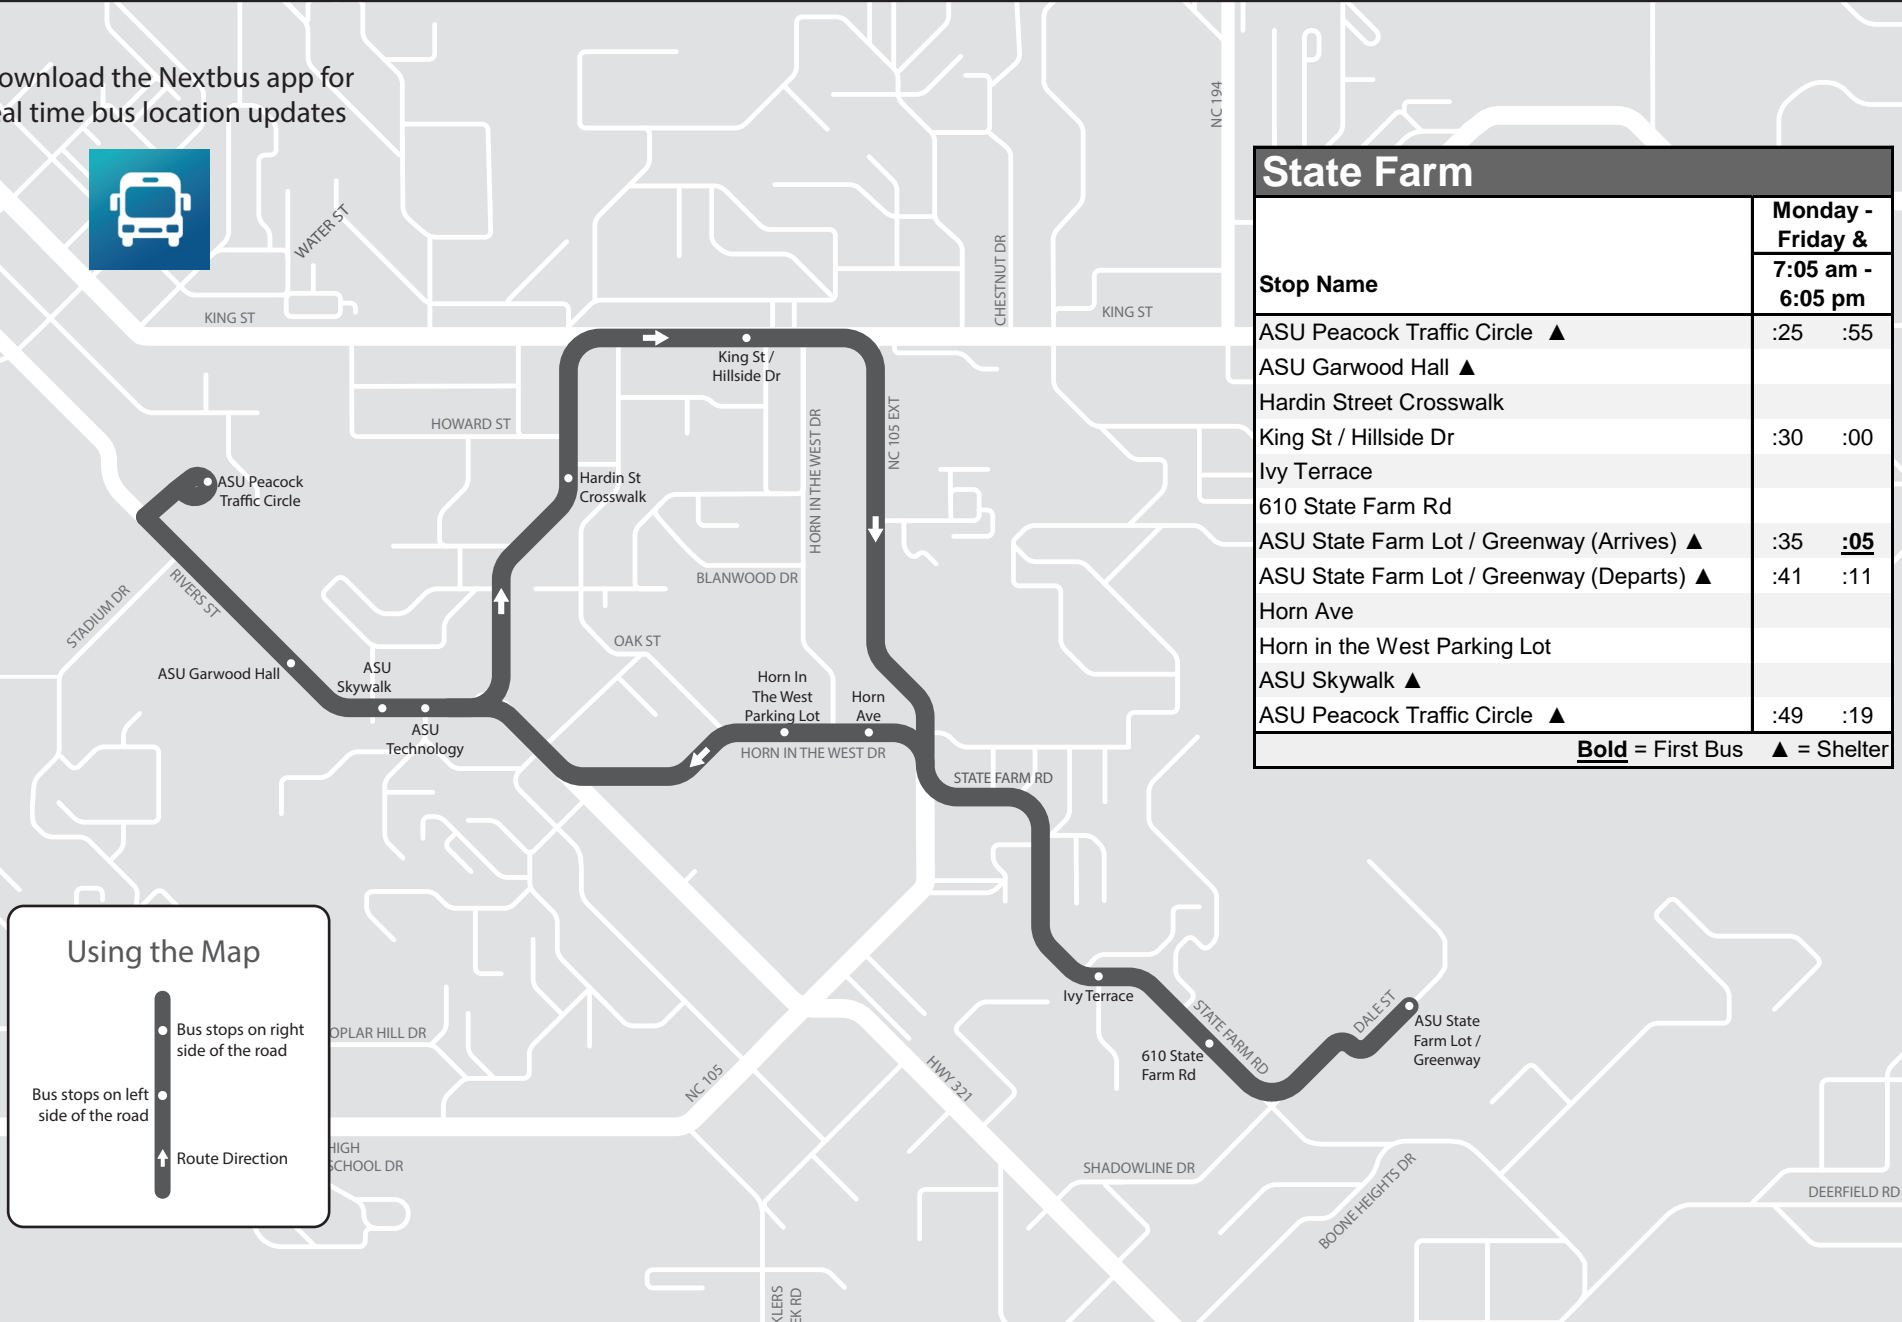

Rivers St- Poplar Grove Rd - Bodenheimer Dr - Hardin St - King St - NC 105 Ext - State Farm Rd - Horn in the West Dr

Download the Nextbus app for real time bus location updates

Using the Map

- Bus stops on right side of the road
- Bus stops on left side of the road
- ↑ Route Direction

| State Farm | |
|---|-------------------------------------|
| Stop Name | Monday - Friday & 7:05 am - 6:05 pm |
| | ASU Peacock Traffic Circle ▲ |
| ASU Garwood Hall ▲ | |
| Hardin Street Crosswalk | |
| King St / Hillside Dr | :30 :00 |
| Ivy Terrace | |
| 610 State Farm Rd | |
| ASU State Farm Lot / Greenway (Arrives) ▲ | :35 :05 |
| ASU State Farm Lot / Greenway (Departs) ▲ | :41 :11 |
| Horn Ave | |
| Horn in the West Parking Lot | |
| ASU Skywalk ▲ | |
| ASU Peacock Traffic Circle ▲ | :49 :19 |

Bold = First Bus ▲ = Shelter