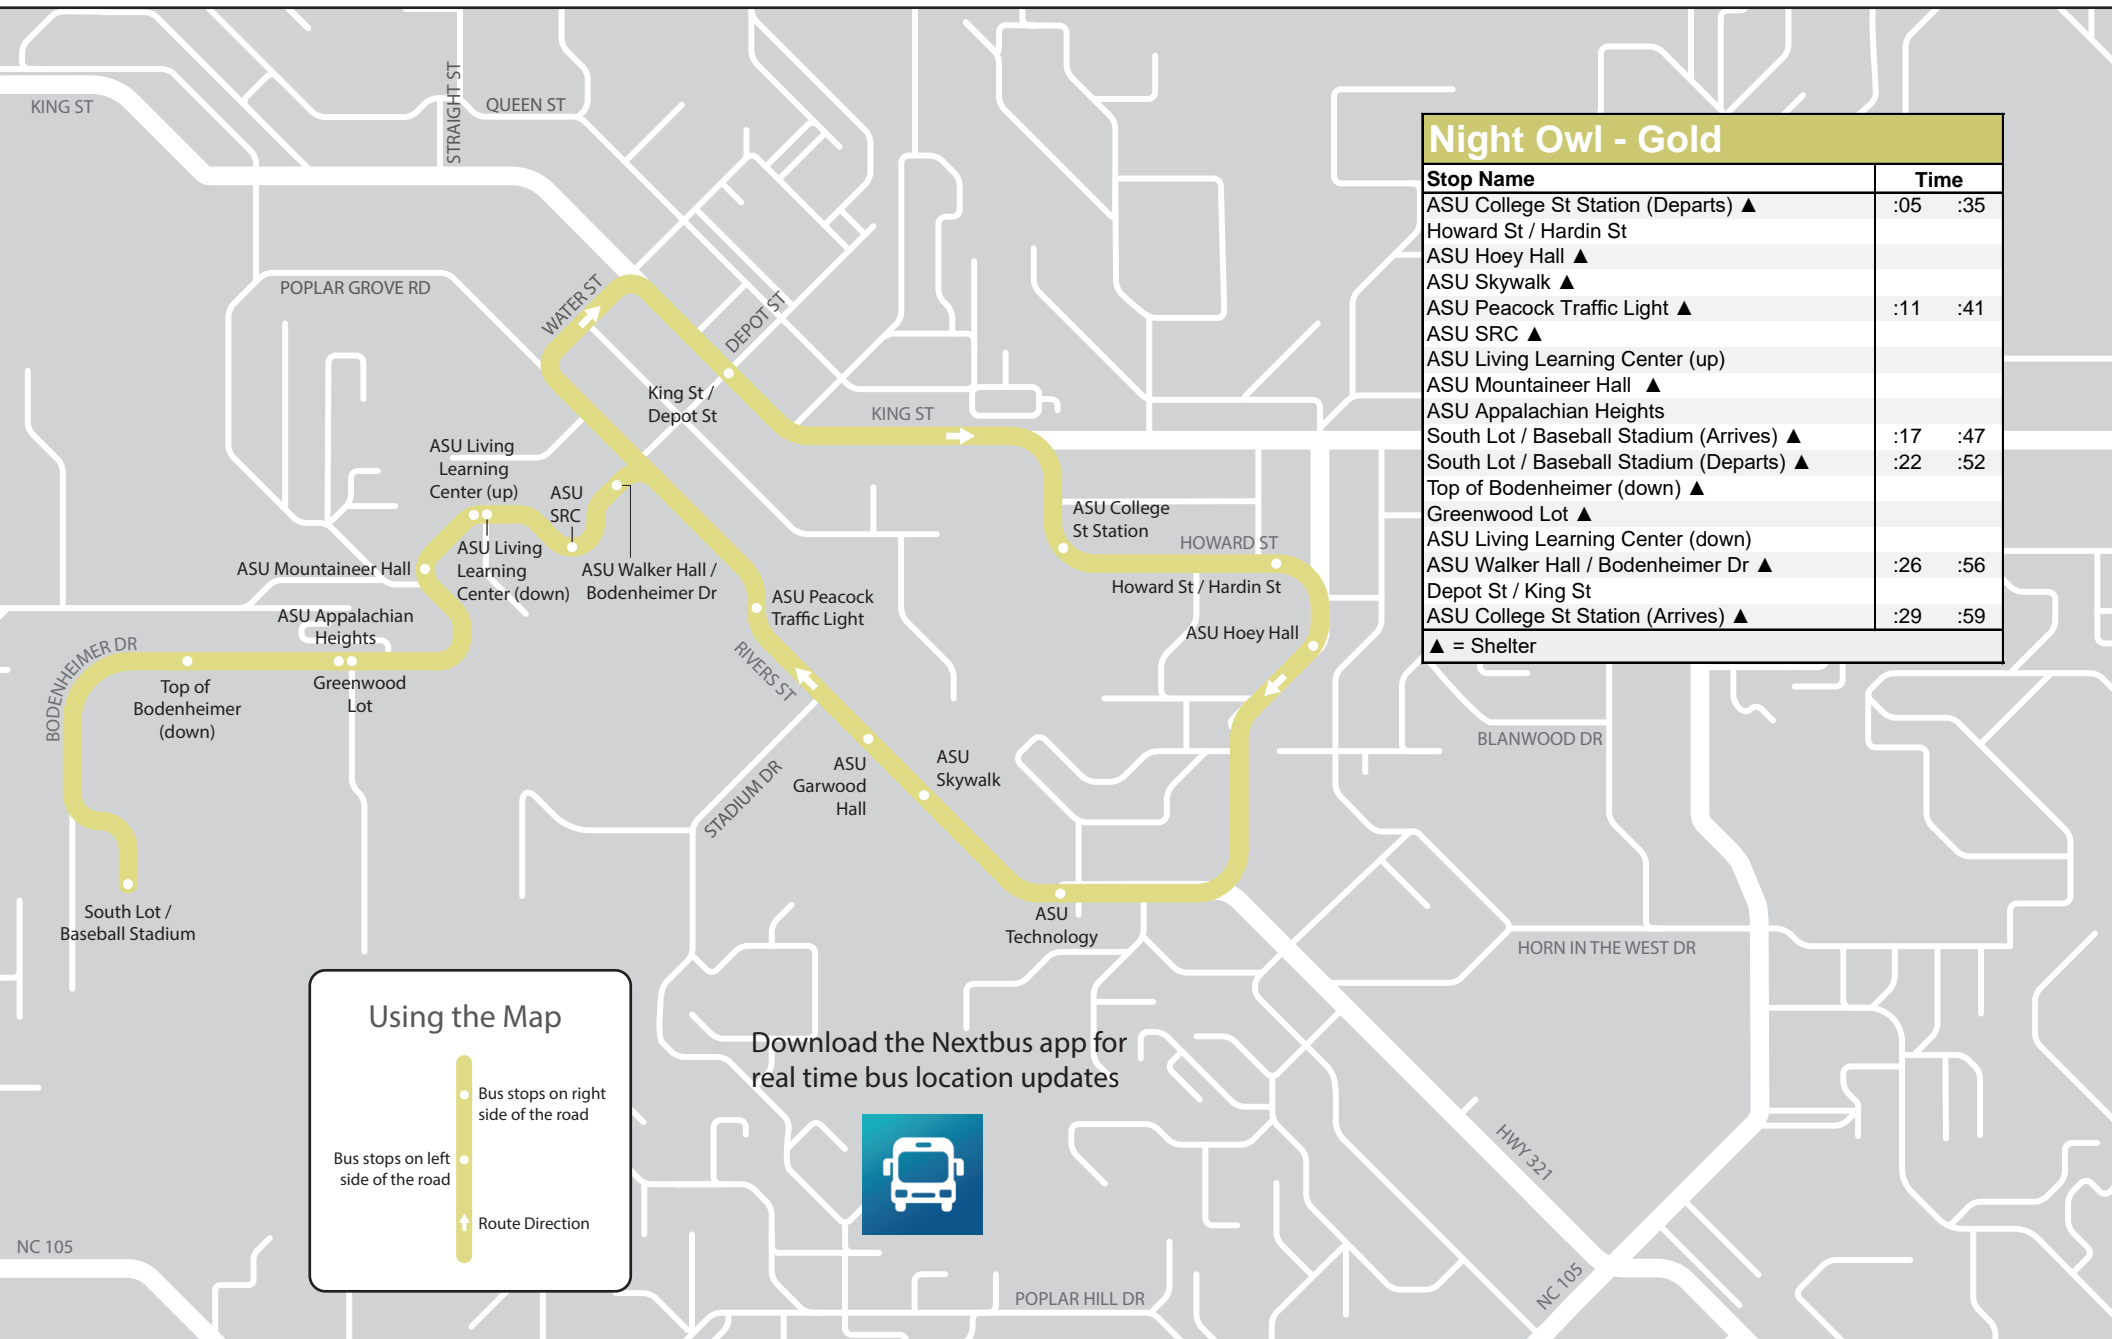

Gold

Night Owl Service

ASU College St Station - Rivers St - Bodenheimer Dr - King St

Night Owl - Gold	
Stop Name	Time
ASU College St Station (Departs) ▲	:05 :35
Howard St / Hardin St	
ASU Hoey Hall ▲	
ASU Skywalk ▲	
ASU Peacock Traffic Light ▲	:11 :41
ASU SRC ▲	
ASU Living Learning Center (up)	
ASU Mountaineer Hall ▲	
ASU Appalachian Heights	
South Lot / Baseball Stadium (Arrives) ▲	:17 :47
South Lot / Baseball Stadium (Departs) ▲	:22 :52
Top of Bodenheimer (down) ▲	
Greenwood Lot ▲	
ASU Living Learning Center (down)	
ASU Walker Hall / Bodenheimer Dr ▲	:26 :56
Depot St / King St	
ASU College St Station (Arrives) ▲	:29 :59

▲ = Shelter

Using the Map

- Bus stops on right side of the road
- Bus stops on left side of the road
- ↑ Route Direction

Download the Nextbus app for real time bus location updates