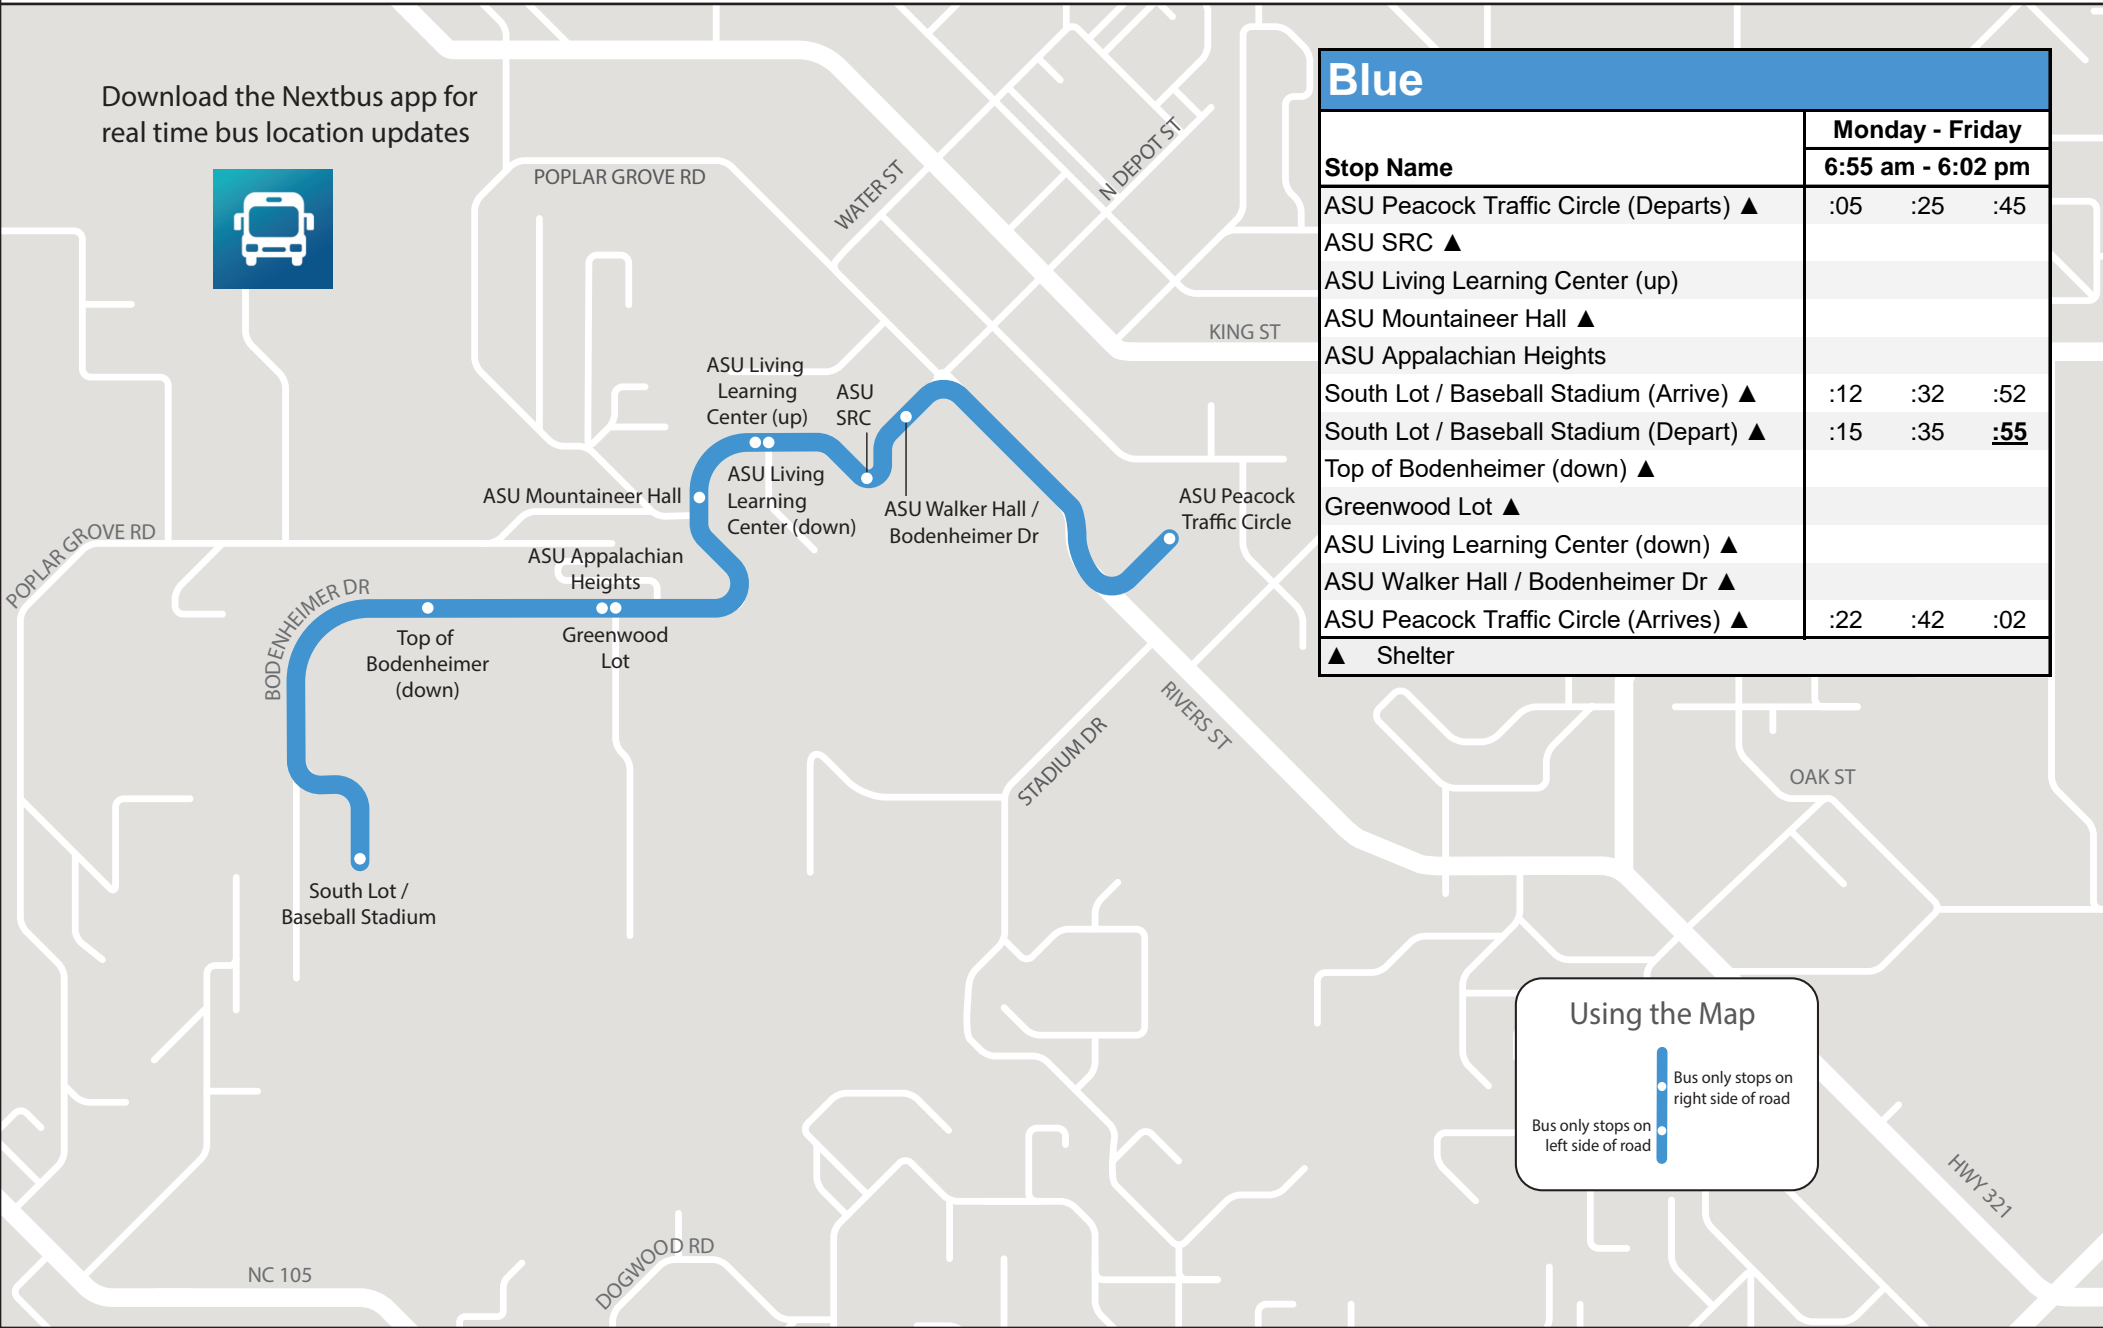

ASU Peacock Traffic Circle - Bodenheimer Dr - South Lot / Baseball Stadium

Download the Nextbus app for real time bus location updates

Blue	
Stop Name	Monday - Friday
	6:55 am - 6:02 pm
ASU Peacock Traffic Circle (Departs) ▲	:05 :25 :45
ASU SRC ▲	
ASU Living Learning Center (up)	
ASU Mountaineer Hall ▲	
ASU Appalachian Heights	
South Lot / Baseball Stadium (Arrive) ▲	:12 :32 :52
South Lot / Baseball Stadium (Depart) ▲	:15 :35 :55
Top of Bodenheimer (down) ▲	
Greenwood Lot ▲	
ASU Living Learning Center (down) ▲	
ASU Walker Hall / Bodenheimer Dr ▲	
ASU Peacock Traffic Circle (Arrives) ▲	:22 :42 :02
▲ Shelter	

Using the Map

- Bus only stops on right side of road
- Bus only stops on left side of road

NC 105

DOGWOOD RD

HWY 321