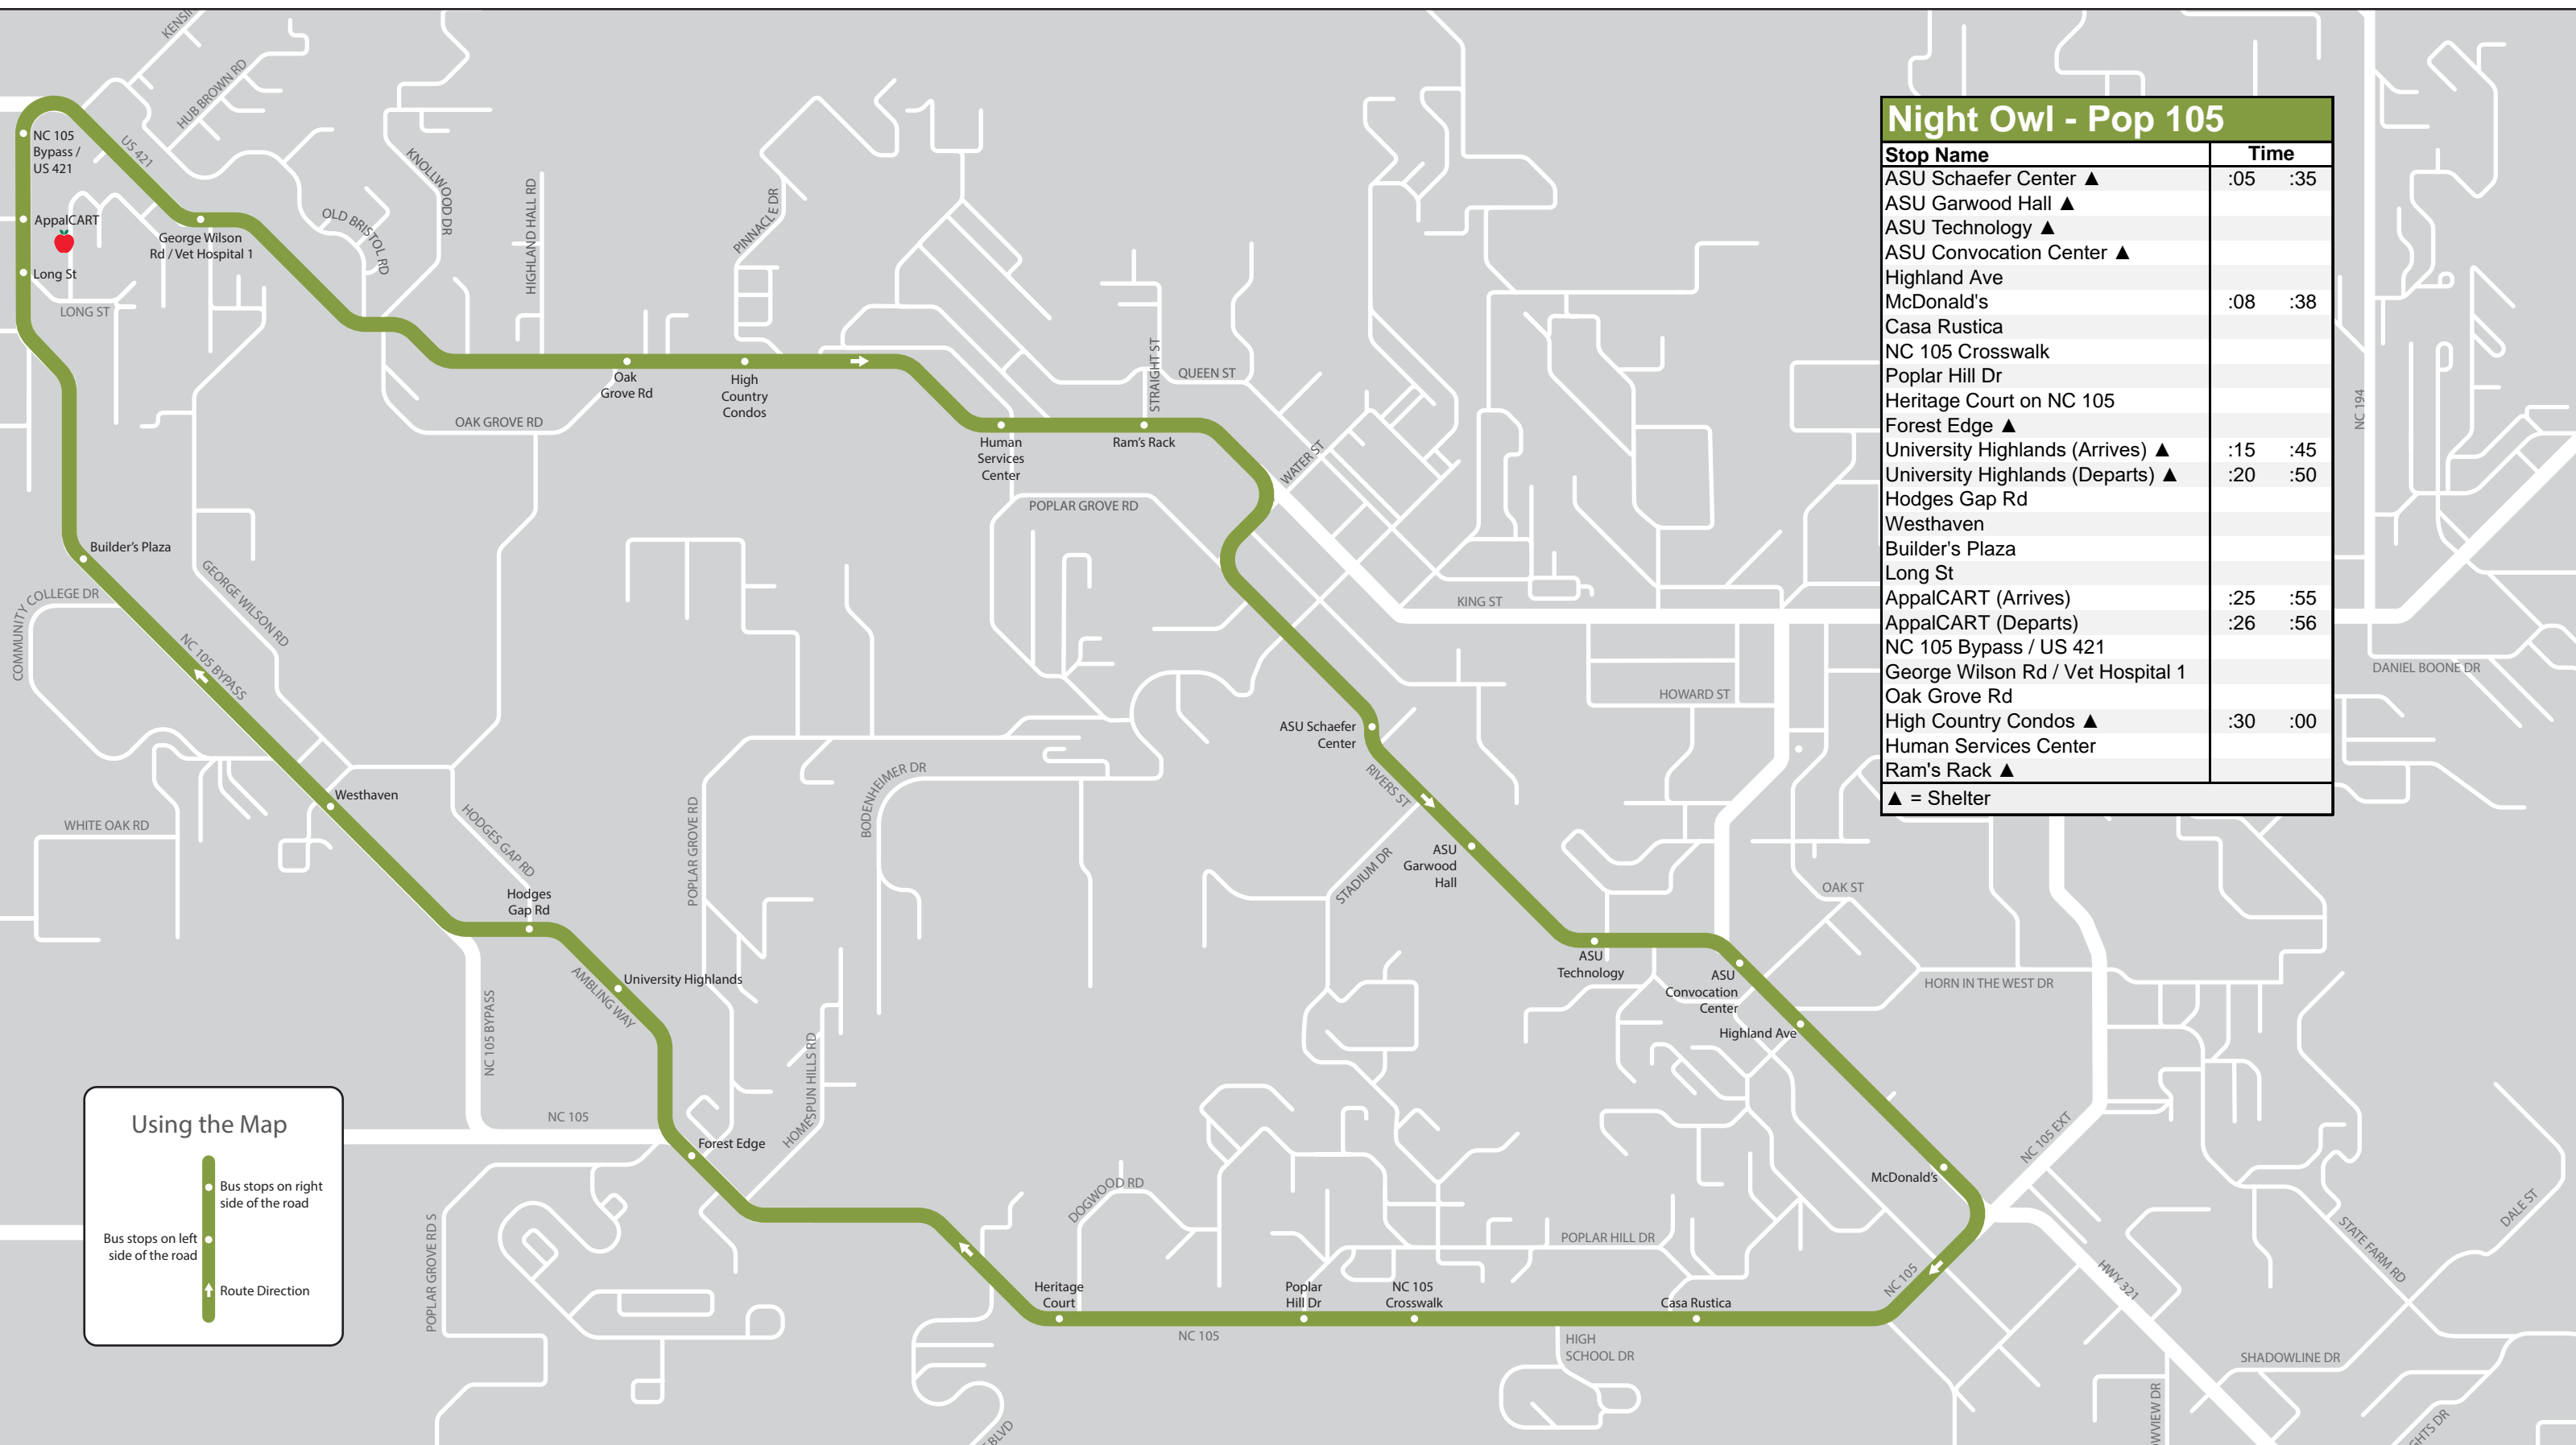

Night Owl Service

King St - Rivers St - NC 105 - NC 105 Bypass

POP 105

Night Owl - Pop 105	
Stop Name	Time
ASU Schaefer Center ▲	:05 :35
ASU Garwood Hall ▲	
ASU Technology ▲	
ASU Convocation Center ▲	
Highland Ave	
McDonald's	:08 :38
Casa Rustica	
NC 105 Crosswalk	
Poplar Hill Dr	
Heritage Court on NC 105	
Forest Edge ▲	
University Highlands (Arrives) ▲	:15 :45
University Highlands (Departs) ▲	:20 :50
Hodges Gap Rd	
Westhaven	
Builder's Plaza	
Long St	
AppalCART (Arrives)	:25 :55
AppalCART (Departs)	:26 :56
NC 105 Bypass / US 421	
George Wilson Rd / Vet Hospital 1	
Oak Grove Rd	
High Country Condos ▲	:30 :00
Human Services Center	
Ram's Rack ▲	

▲ = Shelter

Using the Map

- Bus stops on right side of the road
- Bus stops on left side of the road
- ↑ Route Direction