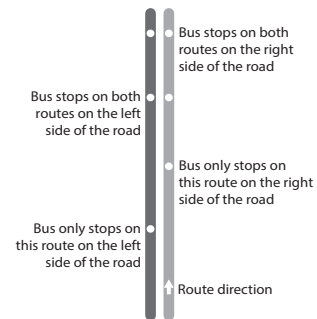

Using the Map