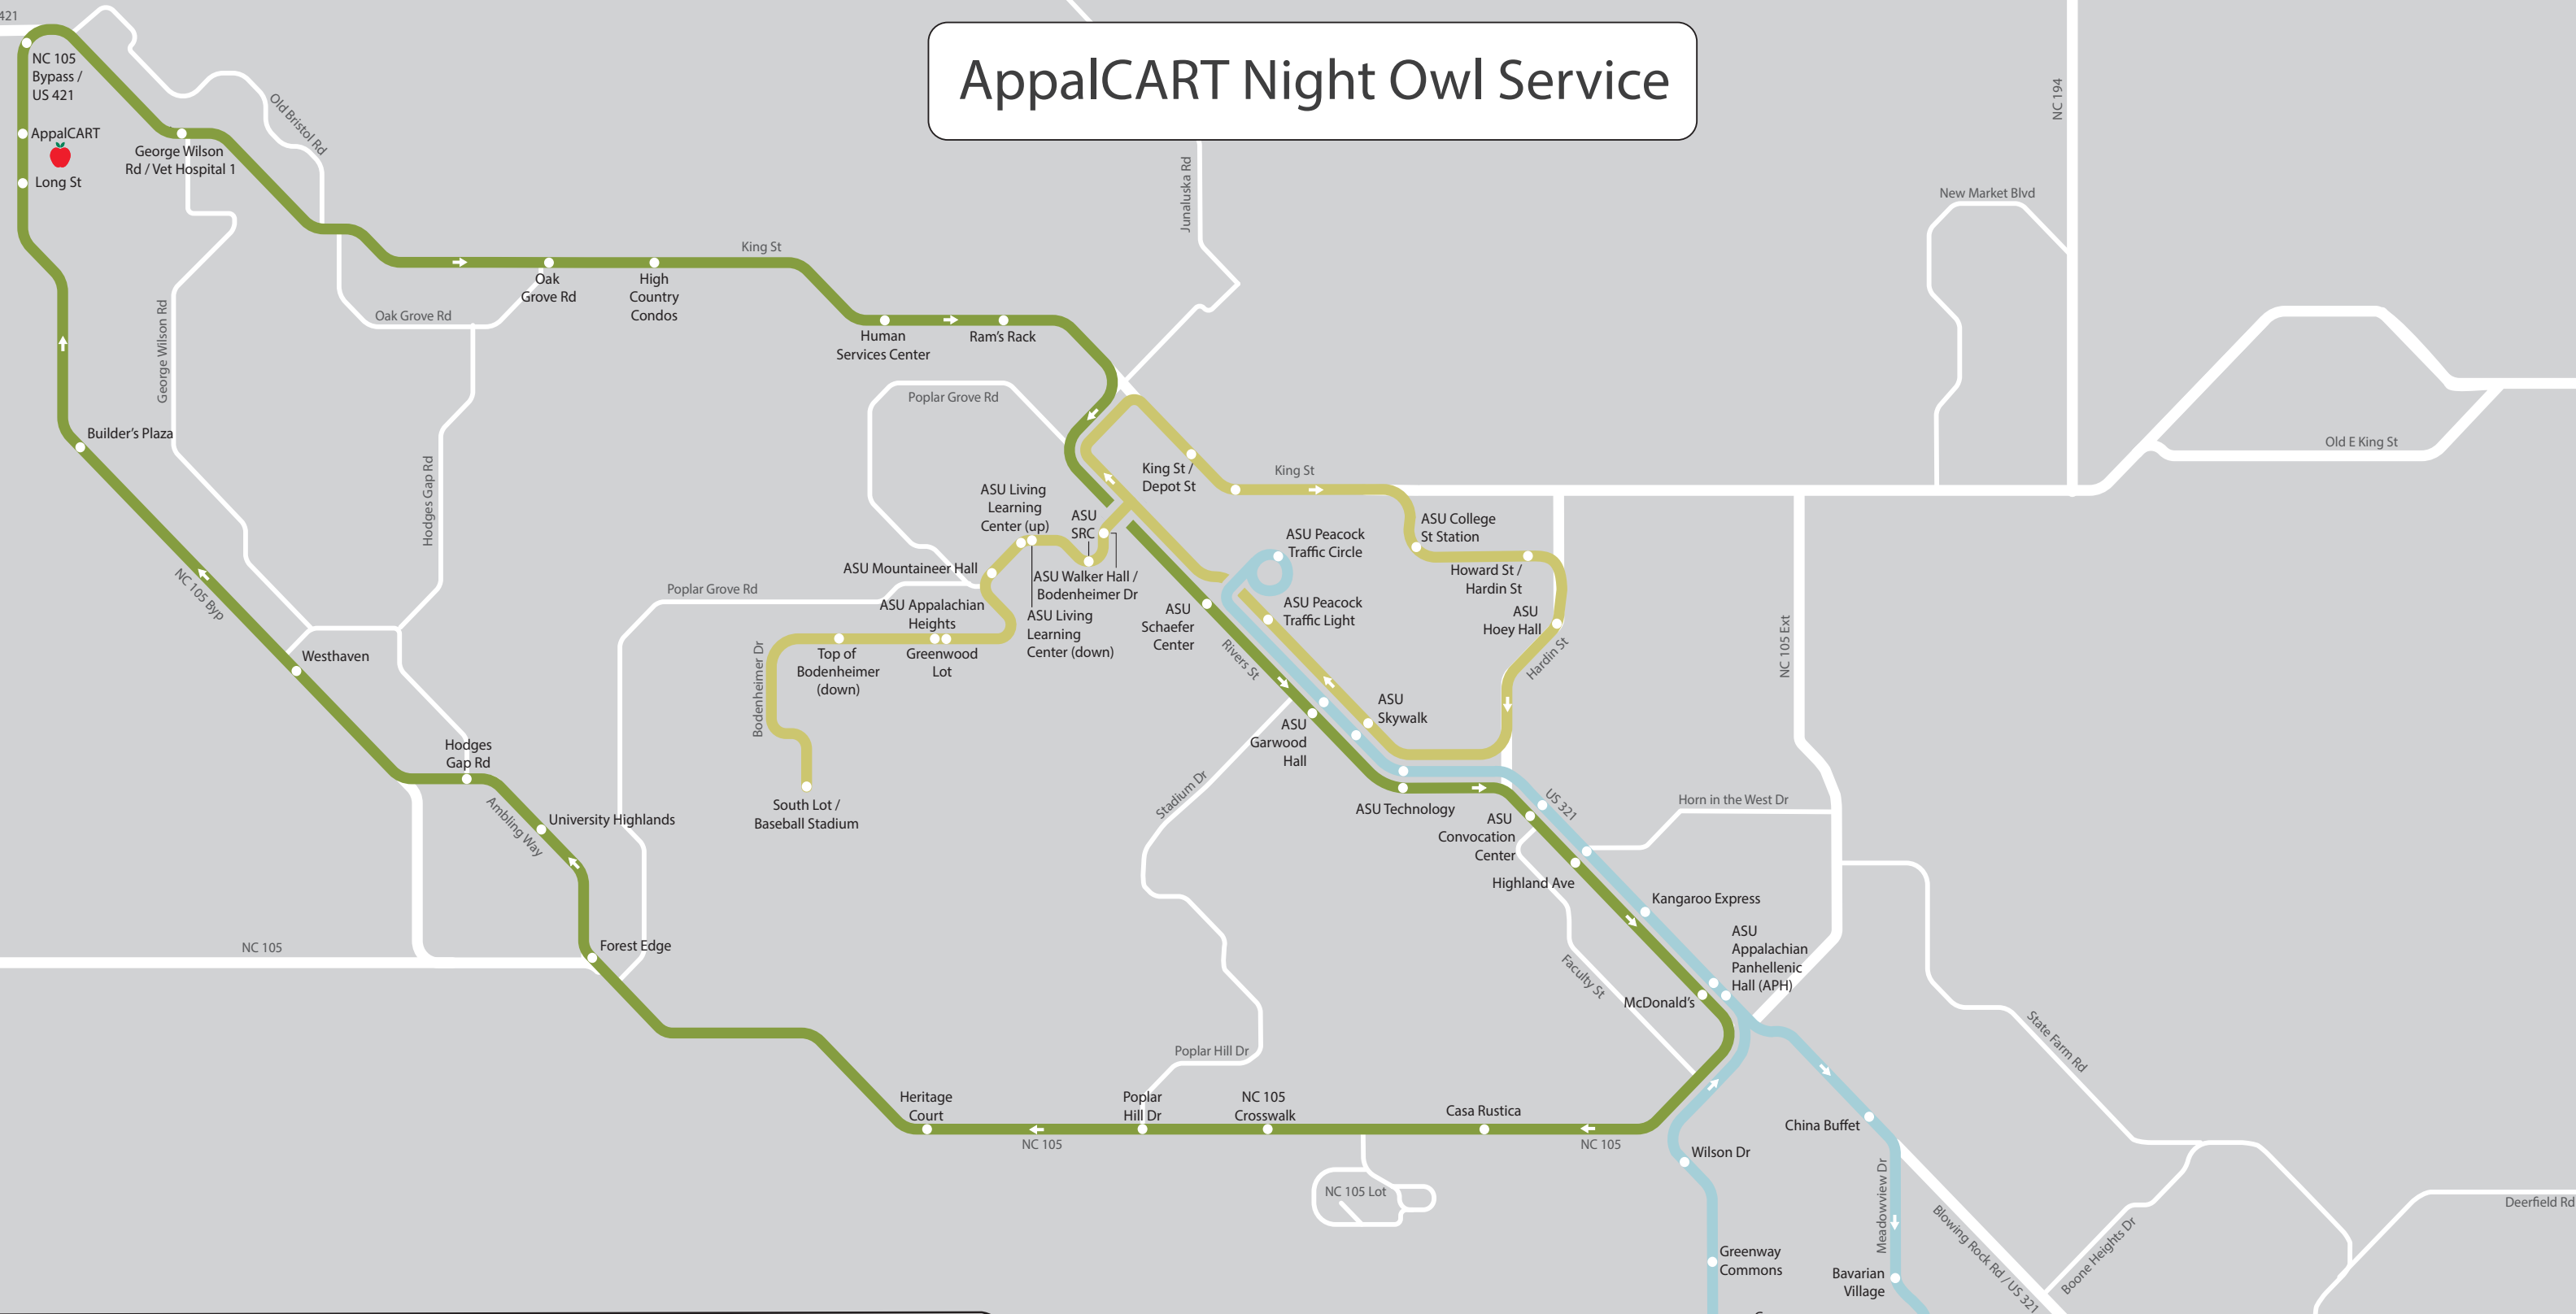

AppalCART Night Owl Service

Legend

- Routes**
- Express Night
 - Gold
 - Pop 105

Operations

Route	Thursday & Friday	Saturday
Night Owl Express	10:00 pm - 2:30 am	6:00 pm - 2:30 am
Night Owl Gold	10:05 pm - 2:30 am	6:05 pm - 2:30 am
Night Owl Pop 105	9:56 pm - 2:25 am	5:56 pm - 2:25 am

Using the Map

US 321