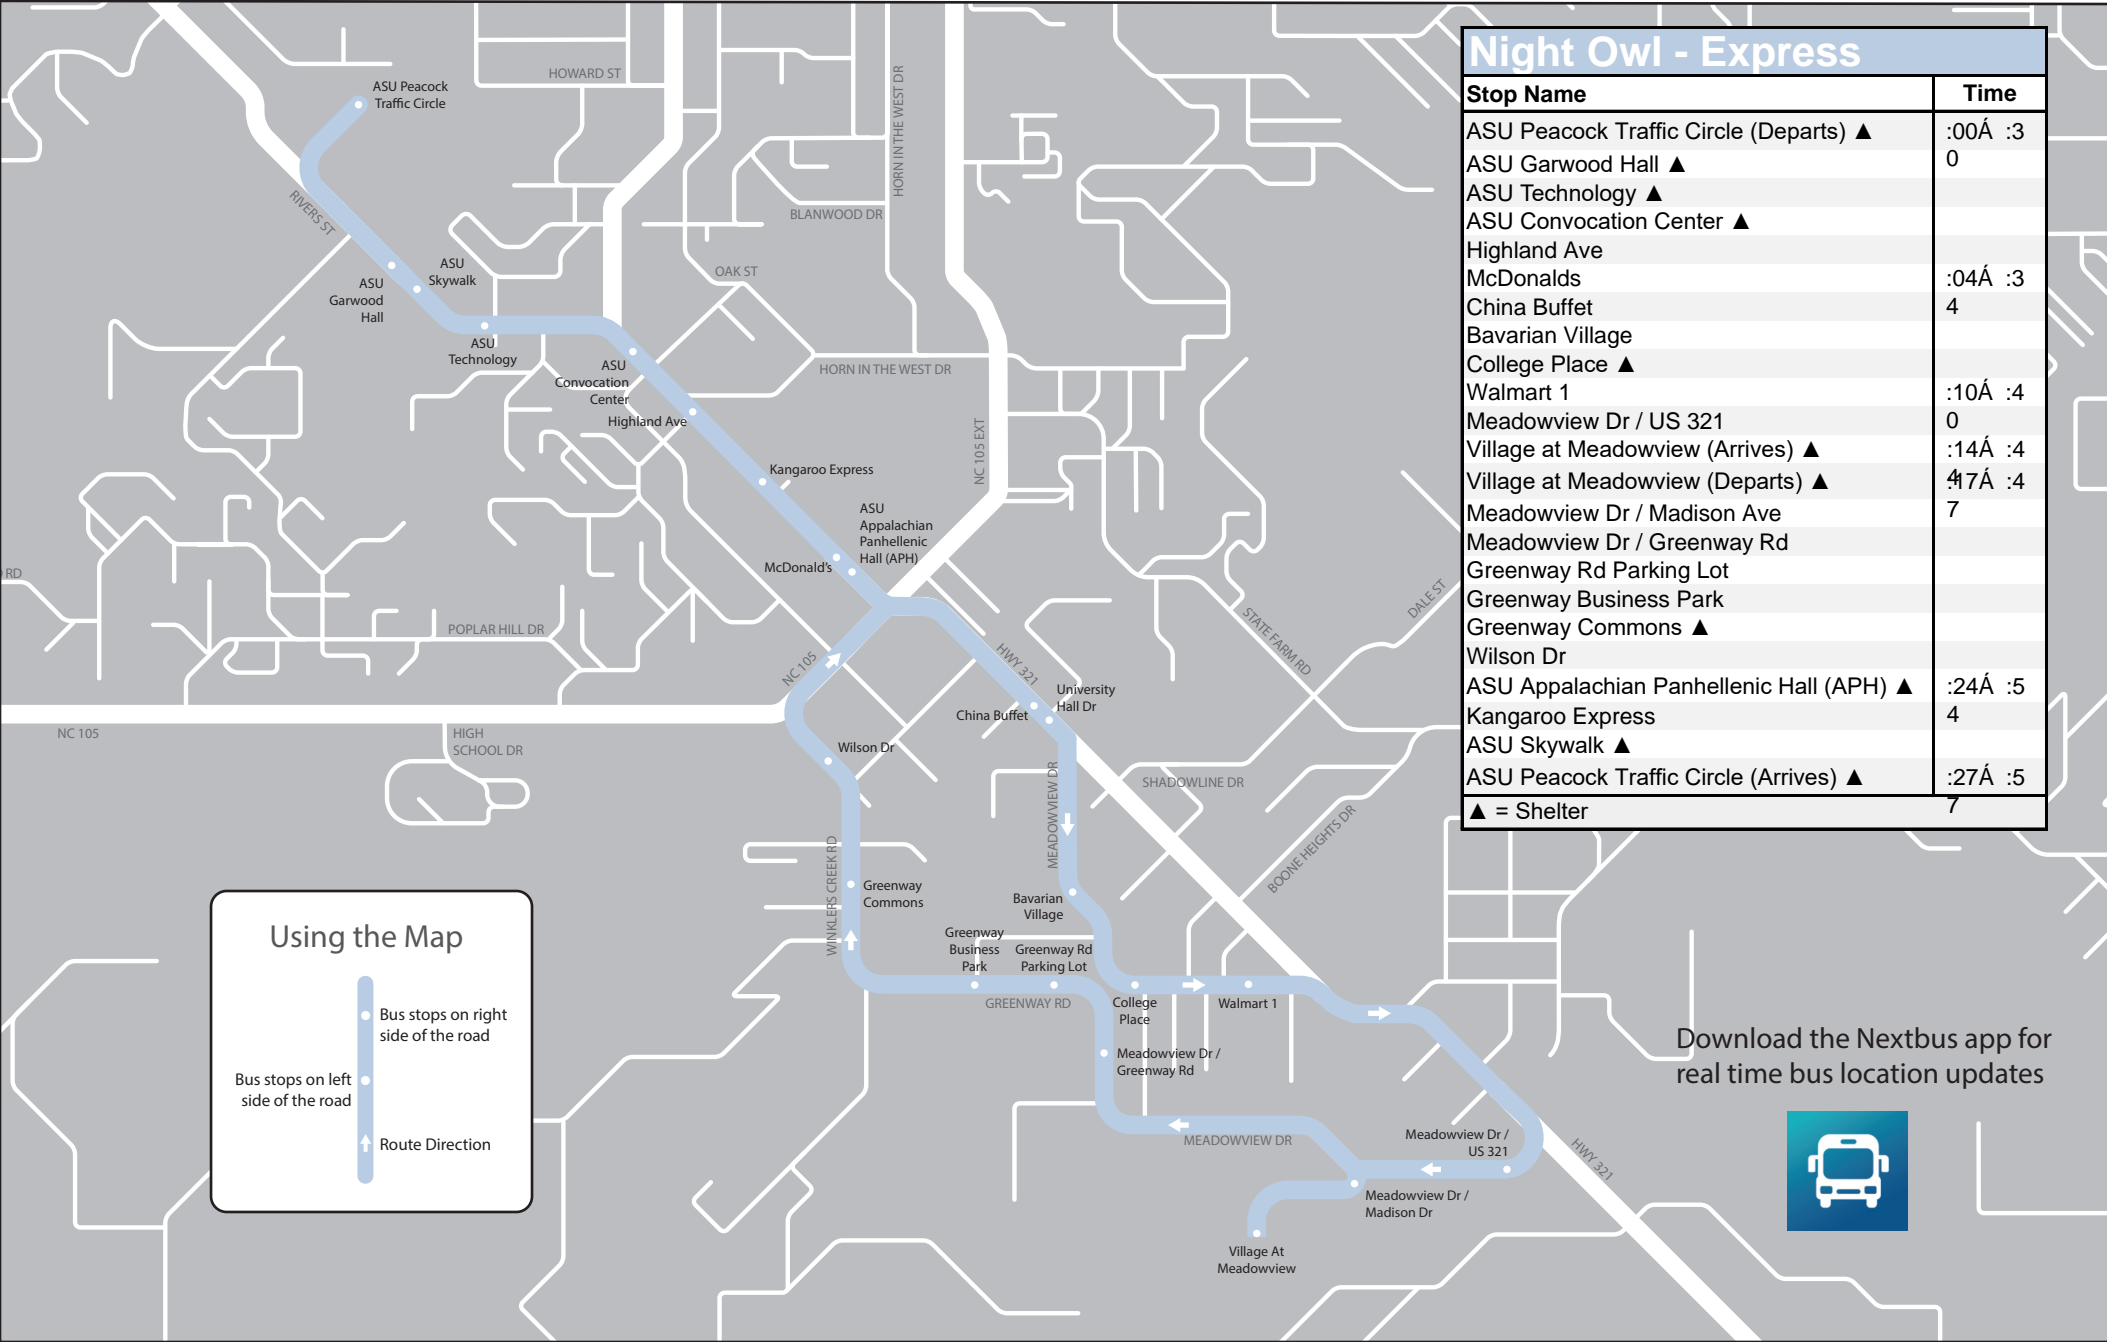

Express

Night Owl Service

ASU Peacock Traffic Circle - Rivers St - Hwy 321 - Meadowview Dr

Night Owl - Express	
Stop Name	Time
ASU Peacock Traffic Circle (Departs) ▲	:00Á :30
ASU Garwood Hall ▲	
ASU Technology ▲	
ASU Convocation Center ▲	
Highland Ave	
McDonalds	:04Á :34
China Buffet	
Bavarian Village	
College Place ▲	
Walmart 1	:10Á :40
Meadowview Dr / US 321	
Village at Meadowview (Arrives) ▲	:14Á :47
Village at Meadowview (Departs) ▲	:17Á :47
Meadowview Dr / Madison Ave	
Meadowview Dr / Greenway Rd	
Greenway Rd Parking Lot	
Greenway Business Park	
Greenway Commons ▲	
Wilson Dr	
ASU Appalachian Panhellenic Hall (APH) ▲	:24Á :54
Kangaroo Express	
ASU Skywalk ▲	
ASU Peacock Traffic Circle (Arrives) ▲	:27Á :57

▲ = Shelter

Using the Map

- Bus stops on right side of the road
- Bus stops on left side of the road
- ↑ Route Direction

Download the Nextbus app for real time bus location updates