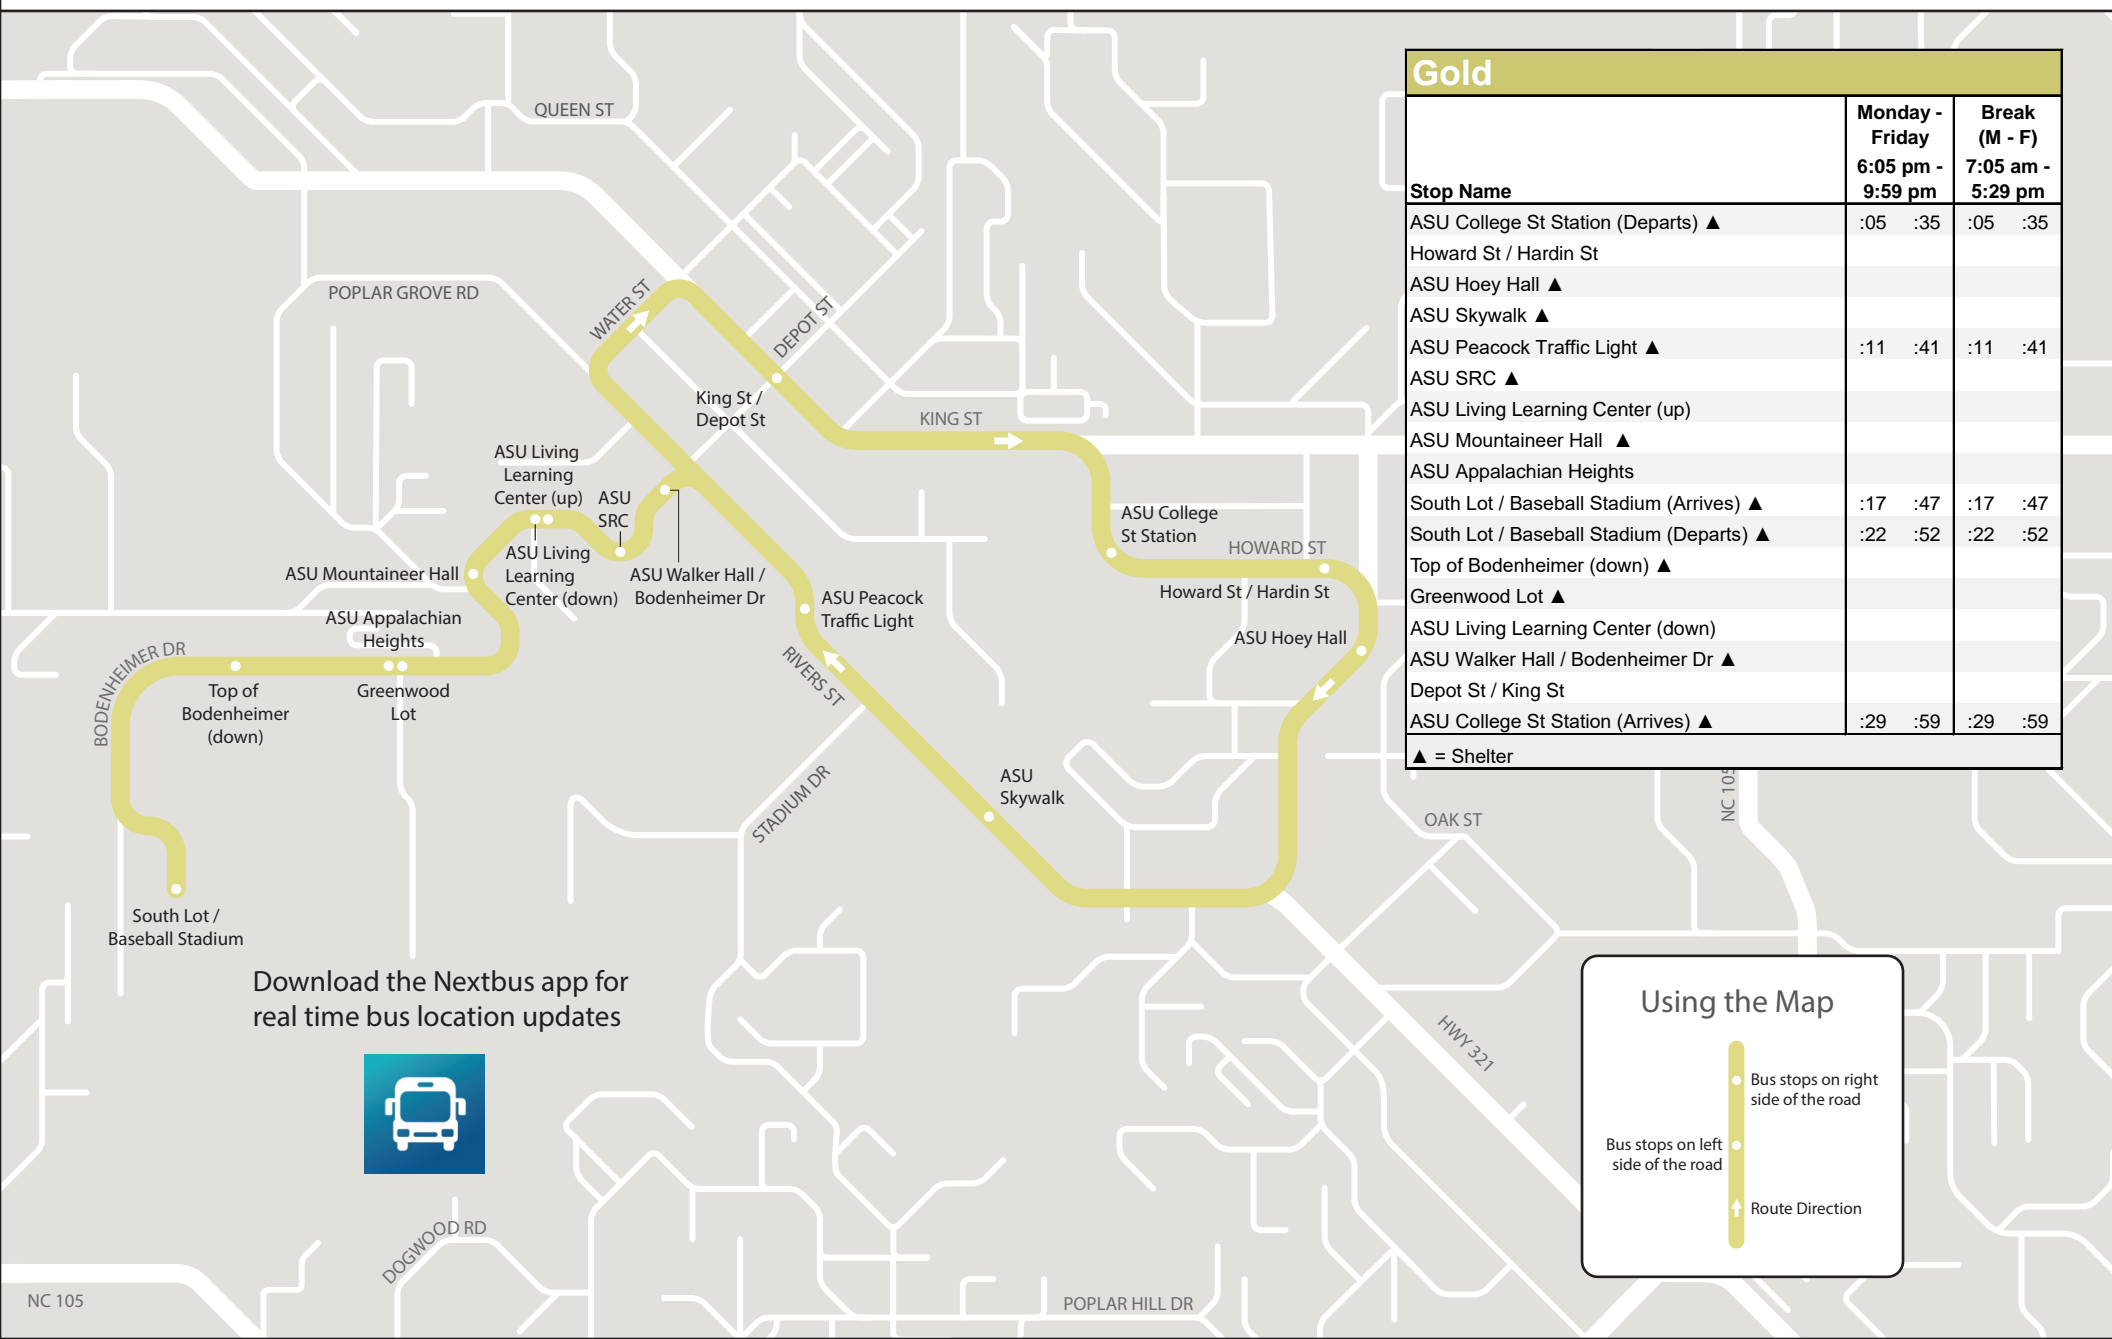

# ASU College St Station - Rivers St - Bodenheimer Dr - King St

Gold			
Stop Name	Monday - Friday 6:05 pm - 9:59 pm	Break (M - F) 7:05 am - 5:29 pm	
ASU College St Station (Departs) ▲	:05	:35	:05 :35
Howard St / Hardin St			
ASU Hoey Hall ▲			
ASU Skywalk ▲			
ASU Peacock Traffic Light ▲	:11	:41	:11 :41
ASU SRC ▲			
ASU Living Learning Center (up)			
ASU Mountaineer Hall ▲			
ASU Appalachian Heights			
South Lot / Baseball Stadium (Arrives) ▲	:17	:47	:17 :47
South Lot / Baseball Stadium (Departs) ▲	:22	:52	:22 :52
Top of Bodenheimer (down) ▲			
Greenwood Lot ▲			
ASU Living Learning Center (down)			
ASU Walker Hall / Bodenheimer Dr ▲			
Depot St / King St			
ASU College St Station (Arrives) ▲	:29	:59	:29 :59

▲ = Shelter

Download the Nextbus app for real time bus location updates

### Using the Map

- Bus stops on right side of the road
- Bus stops on left side of the road
- ↑ Route Direction