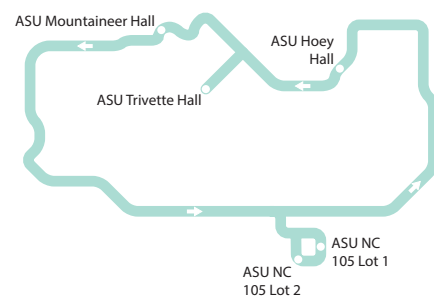

AppalCART System Map

Download the NextBus app for real time bus location updates

- Routes**
- Blue
 - Express
 - Gold
 - Green
 - Green After 6 pm, Sat & Sun
 - Orange
 - Pink
 - Pop 105
 - Pop 105 After 6:15 pm, Sat & Sun
 - Red
 - Red After 5:30 pm, Sat & Sun
 - Silver
 - State Farm
 - Wellness District

Using the Map

- Bus stops on both routes on the right side of the road
- Bus stops on both routes on the left side of the road
- Bus only stops on this route on the right side of the road
- Bus only stops on this route on the left side of the road
- Route direction

NC 105 Lot Shuttle

Routes

- Blue
- Express
- Gold
- Green
- Green After 6 pm, Sat & Sun
- Orange
- Pink
- Pop 105
- Pop 105 After 6:15 pm, Sat & Sun
- Red
- Red After 5:30 pm, Sat & Sun
- Silver
- State Farm
- Wellness District

NC 105 Lot Shuttle