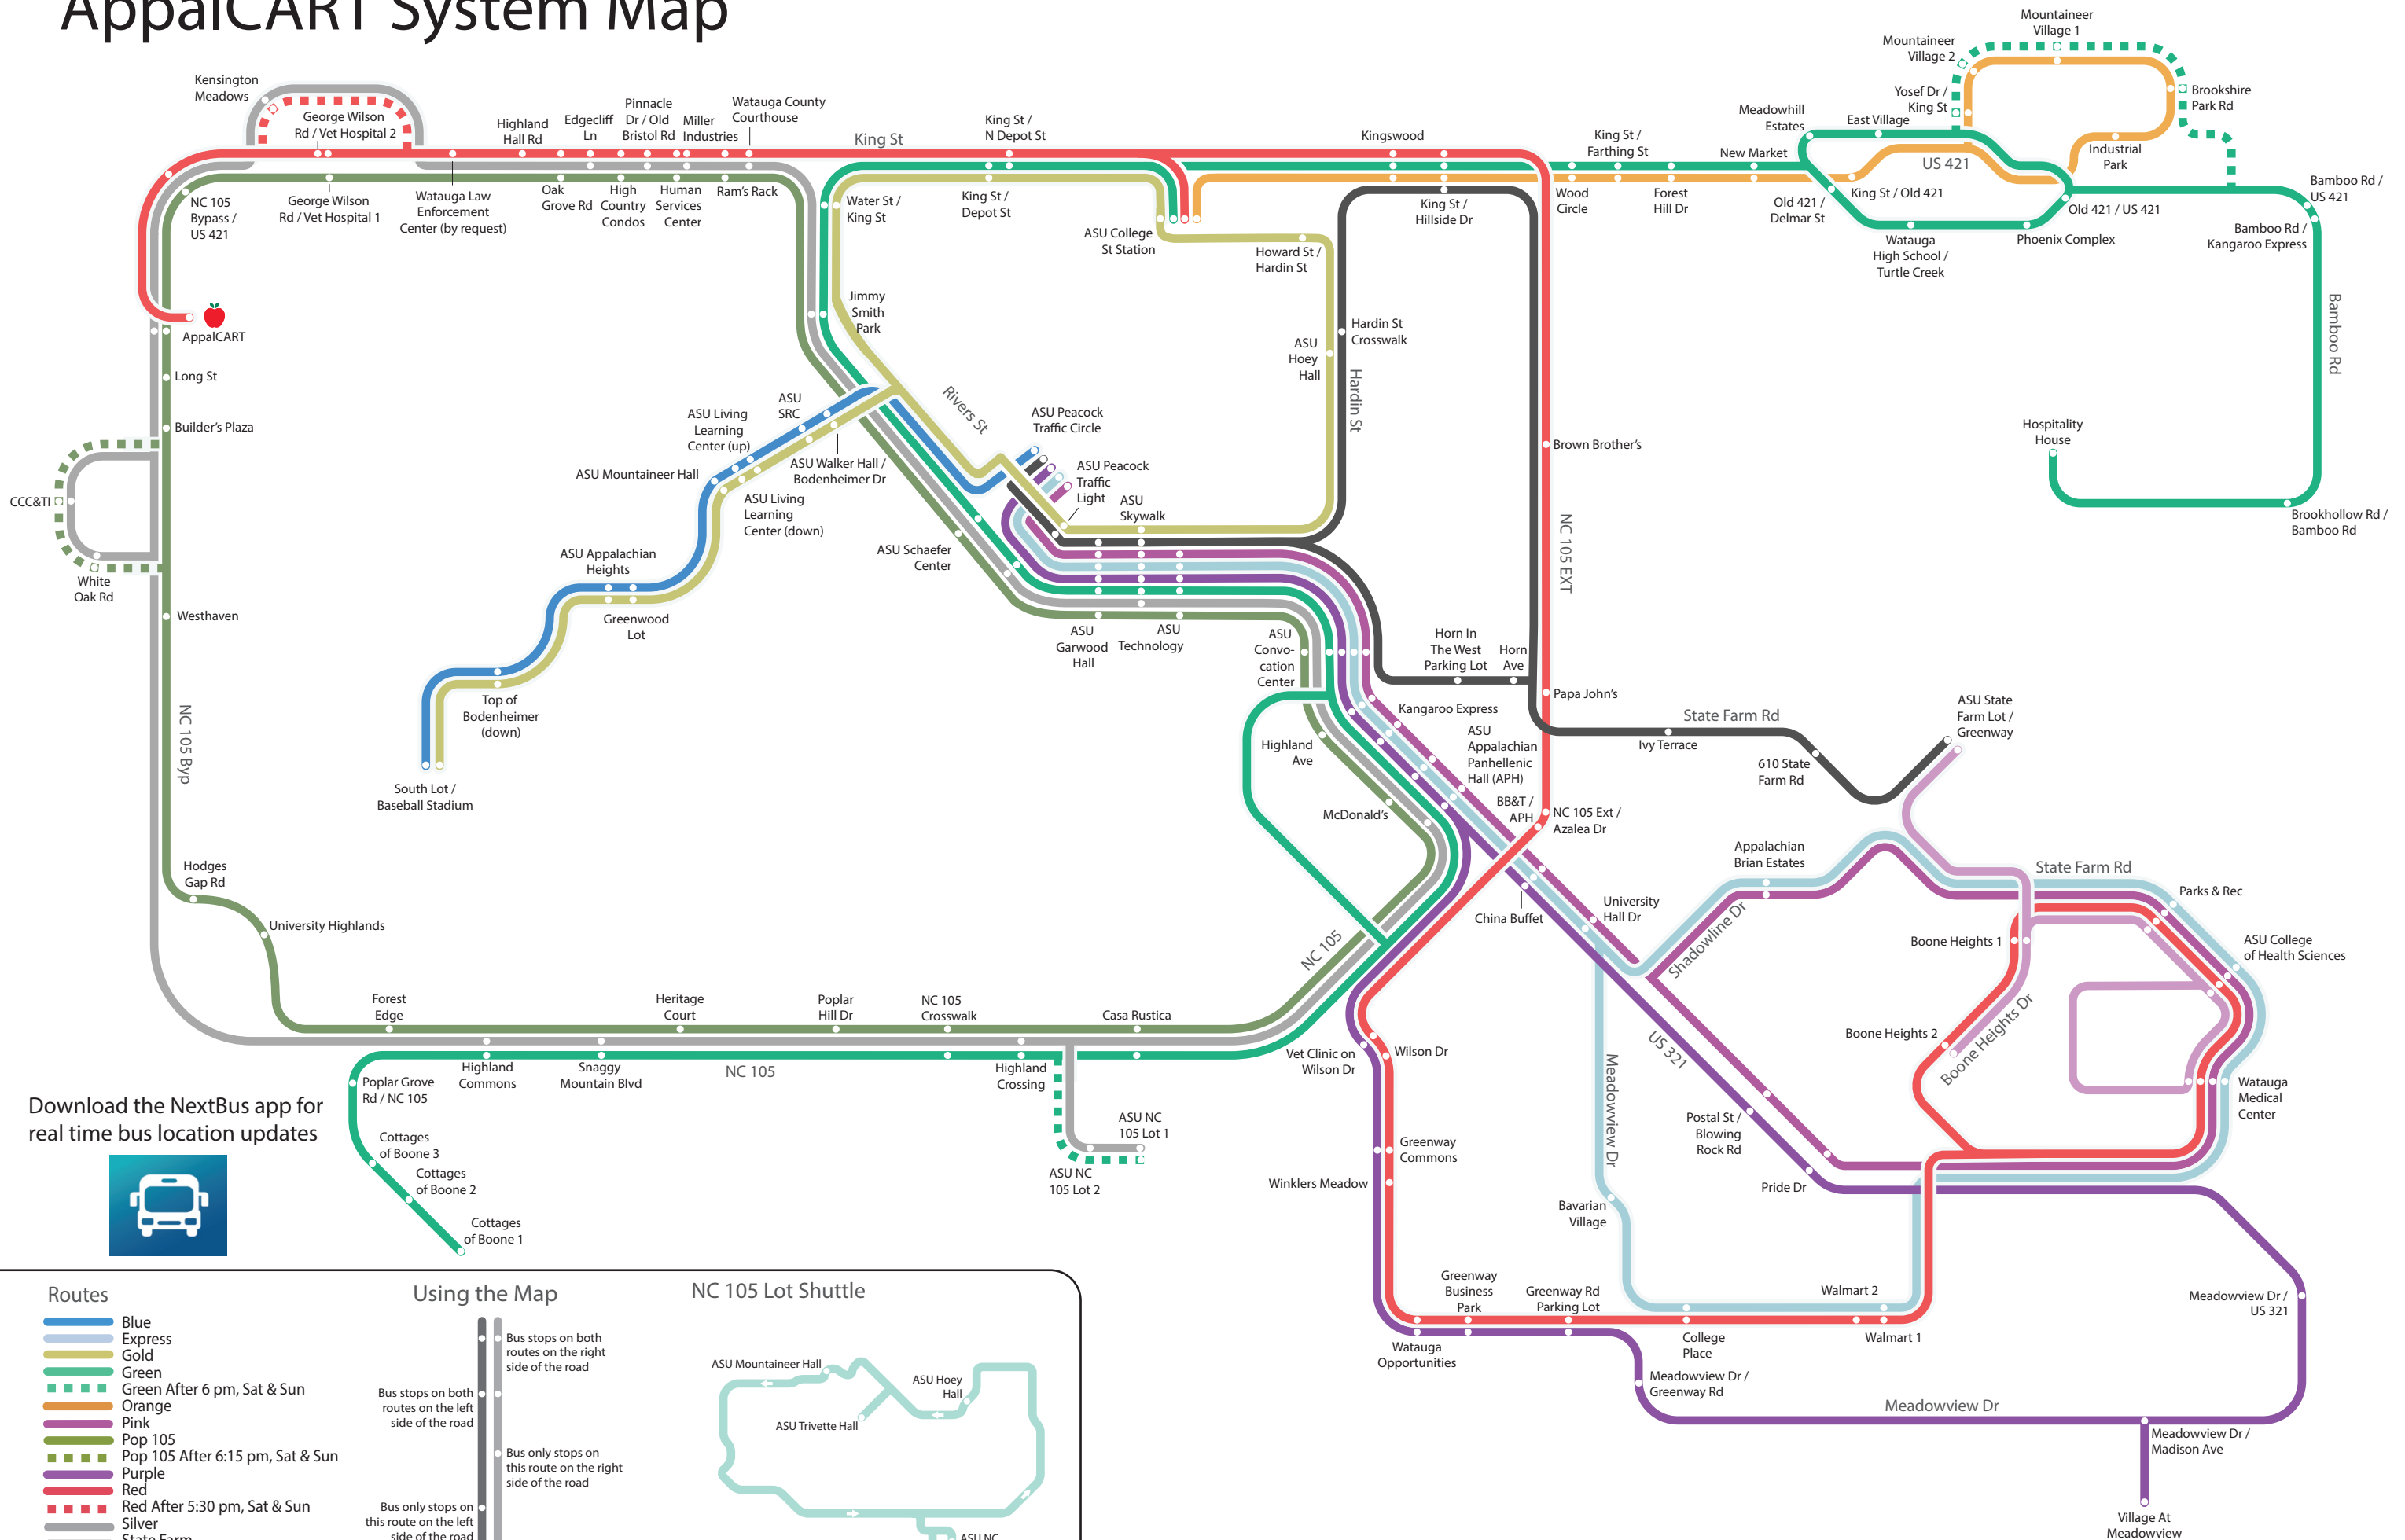

AppalCART System Map

Download the NextBus app for real time bus location updates

1. **Routes**
2. Blue
   - Express
   - Gold
   - Green
   - Green After 6 pm, Sat & Sun
   - Orange
   - Pink
   - Pop 105
   - Pop 105 After 6:15 pm, Sat & Sun
   - Red
   - Red After 5:30 pm, Sat & Sun
   - Silver
   - State Farm
   - Wellness District

Using the Map

- Bus stops on both routes on the right side of the road
- Bus stops on both routes on the left side of the road
- Bus only stops on this route on the right side of the road
- Bus only stops on this route on the left side of the road
- → Route direction

NC 105 Lot Shuttle