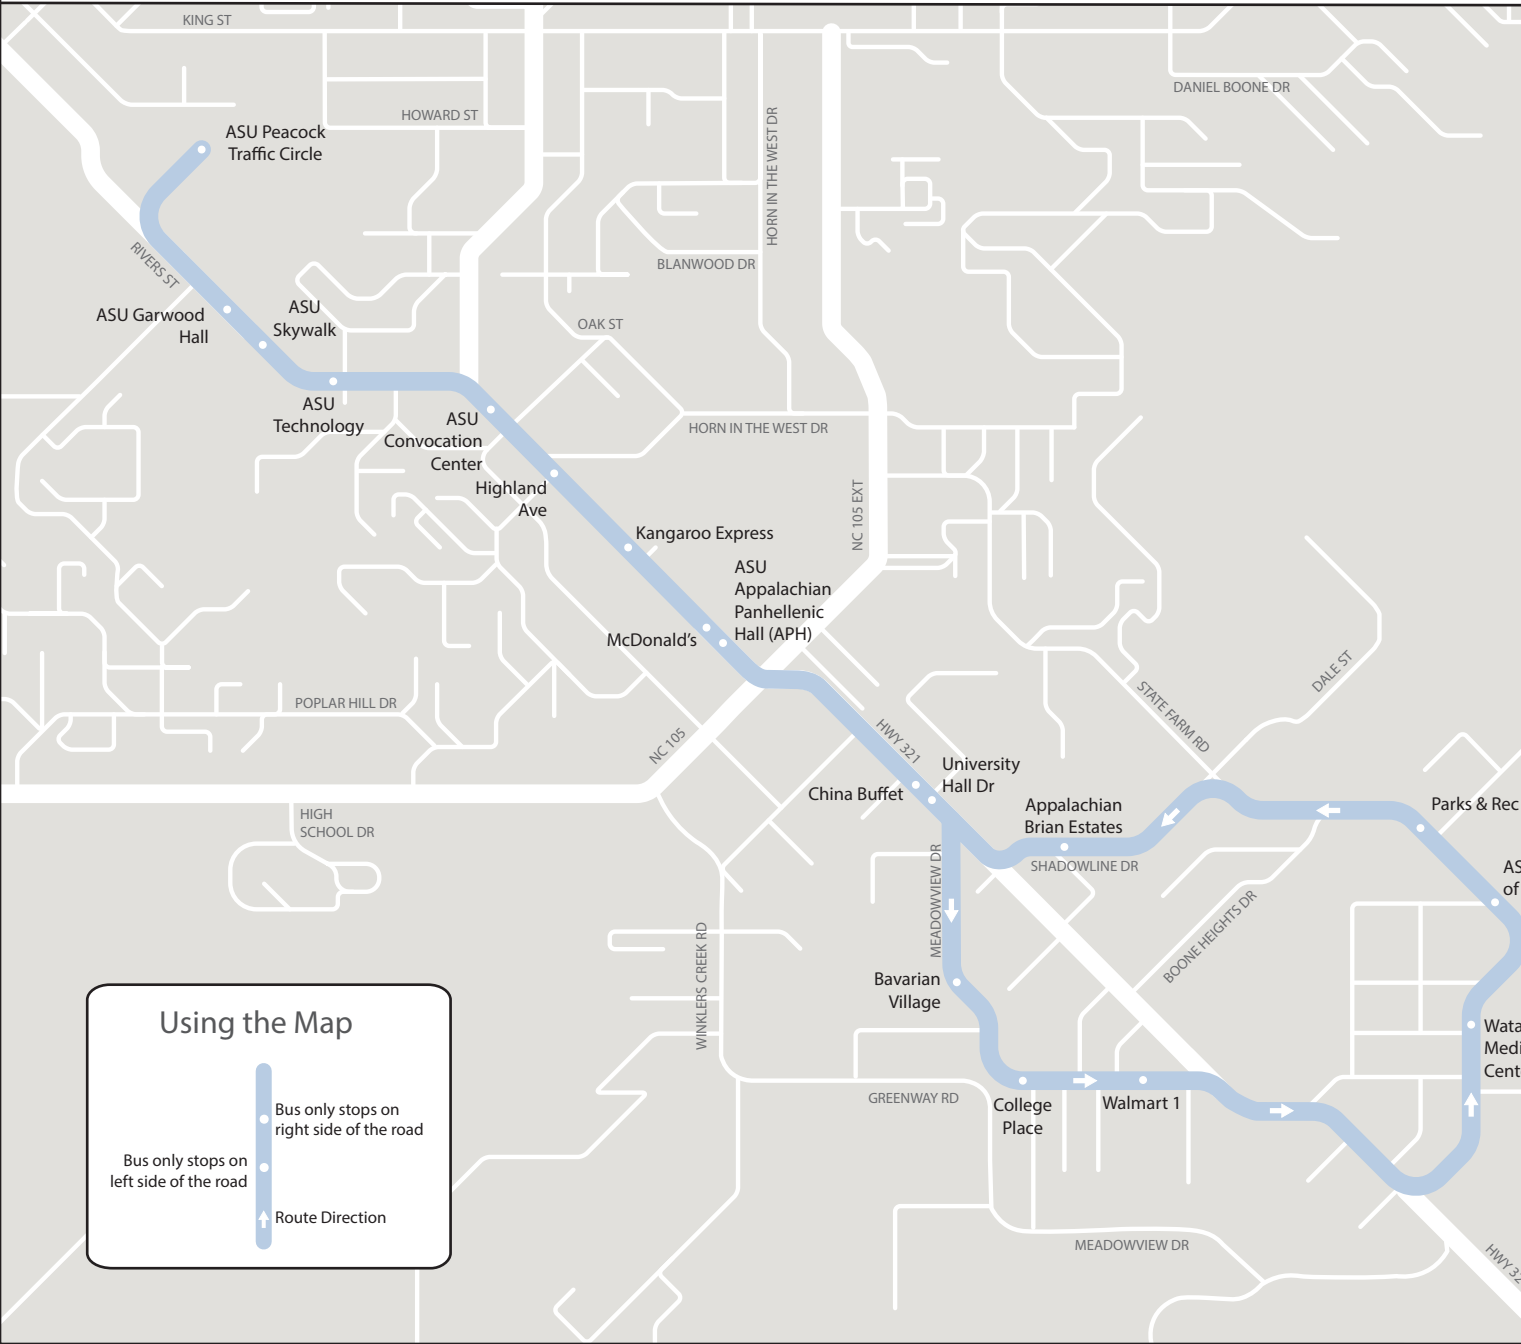

# ASU Peacock Traffic Circle - Rivers St - Hwy 321 - ASU College of Health Sciences - Shadowline Dr

Express	
Stop Name	Monday - Friday
	7:00 am - 10:00 pm
ASU Peacock Traffic Circle (Departs) ▲	:00 :30
ASU Garwood Hall ▲	
ASU Technology ▲	
ASU Convocation Center ▲	
Highland Ave	
McDonalds	
China Buffet	:07 :37
Bavarian Village	
College Place ▲	
Walmart 1	:10 :40
Watauga Medical Center ▲	
ASU College of Health Sciences (Arrives) ▲	:14 :44
ASU College of Health Sciences (Departs) ▲	:16 :46
ASU Annex / Parks & Rec	
Appalachian Brian Estates	
University Hall Dr	
ASU Appalachian Panhellenic Hall (APH) ▲	:21 :51
Kangaroo Express	
ASU Skywalk ▲	
ASU Peacock Traffic Circle (Arrives) ▲	:25 :55

First bus departs ASU Peacock Traffic Circle at 7:00 am.  
▲ = Shelter

**Using the Map**

- Bus only stops on right side of the road
- Bus only stops on left side of the road
- ↑ Route Direction

Download the Nextbus app for real time bus location updates